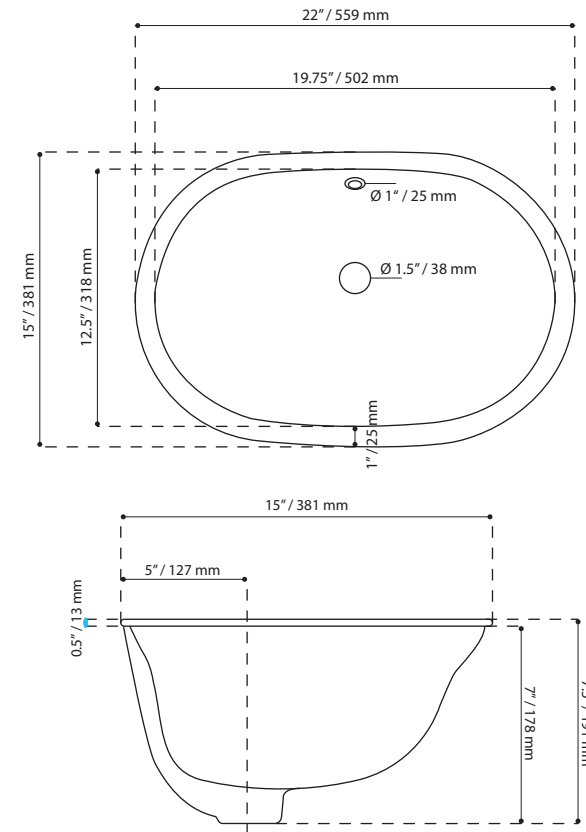

Product Specification Sheet

EU546G-UM

Product Description

Under-mount porcelain bathroom basin.

Shipment Information

Dimensions: 64.7 x 43 x 28 cm
25.5" x 17" x 11"

Weight: 9 kg / 19.8 lbs

Measurements may vary +/- 1/4"