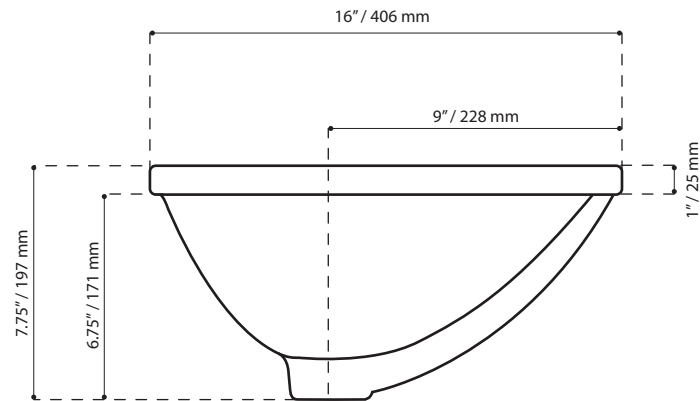

Product Specification Sheet

EU540G-UM

Product Description

Under-mount porcelain bathroom sink.

Shipment Information

Dimensions: 67 x 47 x 24.1 cm
26.5" x 18.5" x 9.5"

Weight: 9 kg / 19.8 lbs

Measurements may vary +/- 1/4"