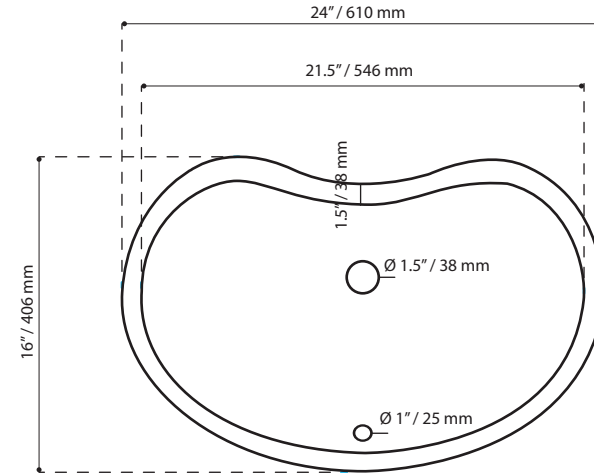

Product Specification Sheet

EU540G-UM

Product Description

Under-mount porcelain bathroom sink.

Shipment Information

Dimensions: 67 x 47 x 24.1 cm
26.5" x 18.5" x 9.5"

Weight: 9 kg / 19.8 lbs

Measurements may vary +/- 1/4"