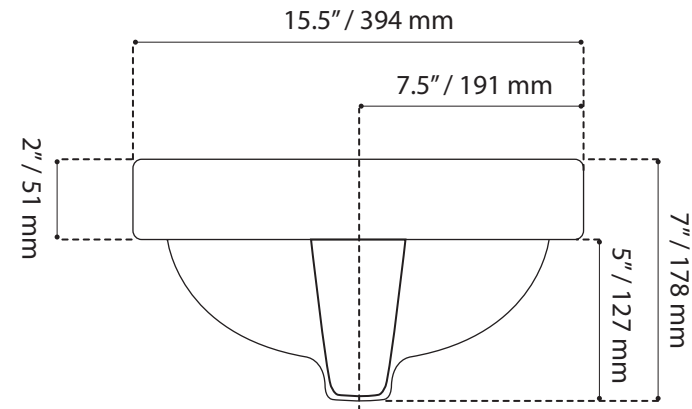

Product Specification Sheet

EU5006C

Product Description

Drop in porcelain bathroom sink,
Includes overflow.

Shipment Information

Dimensions: 68 x 47 x 25cm

26.7" x 18.5" x 9.8"

Weight: 11 kg / 24.2 lbs

Measurements may vary +/- 1/4"