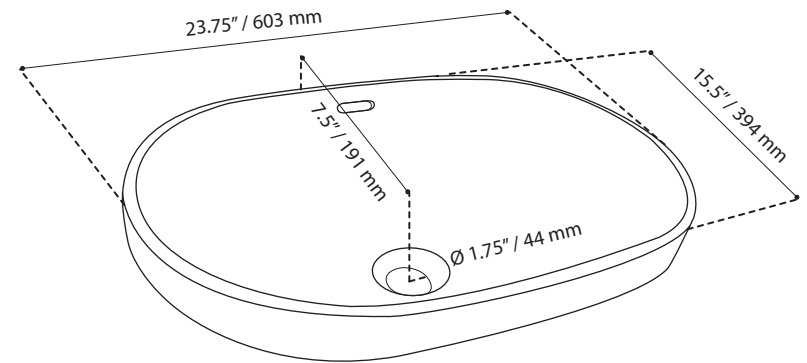

Product Specification Sheet

EU5006C

Product Description

Drop in porcelain bathroom sink,
Includes overflow.

Shipment Information

Dimensions: 68 x 47 x 25cm

26.7" x 18.5" x 9.8"

Weight: 11 kg / 24.2 lbs

Measurements may vary +/- 1/4"