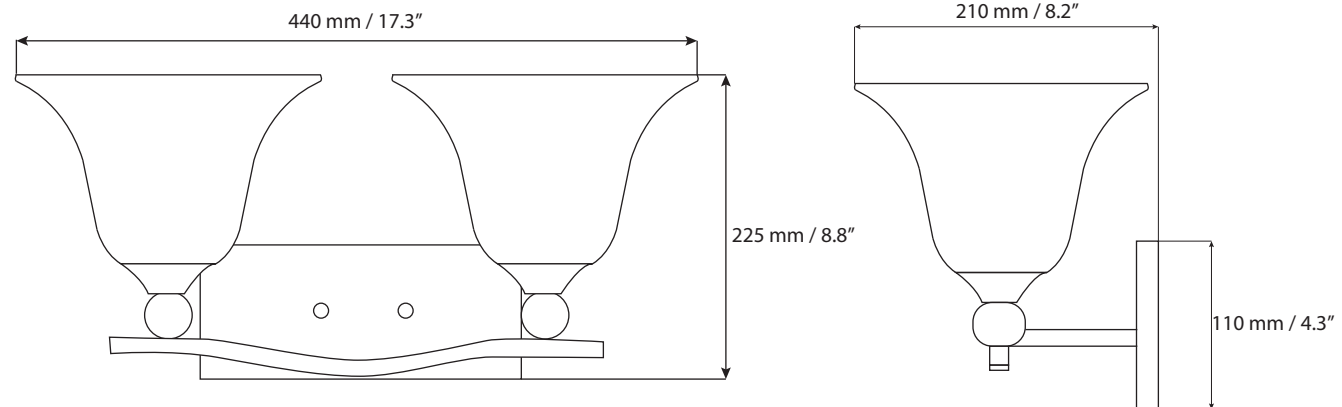

### Product Information

**Dimensions:** 440 x 225 x 210 mm / 17.3 x 8.8 x 8.2"

**Installation:** Wall mounted

**Light Source:** 60W-A19 Bulb

**Glass detail:** frosted smoke bell shape glass

### Shipment Information BG/DB

**Dimensions:** 45 x 25.5 x 29 cm  
17.7" x 10" x 11.4"

**Net Weight:** 2.1 kg / 4.6 lbs

**Gross Weight:** 3.1 kg / 6.8 lbs

Measurements may vary +/- 1/4"