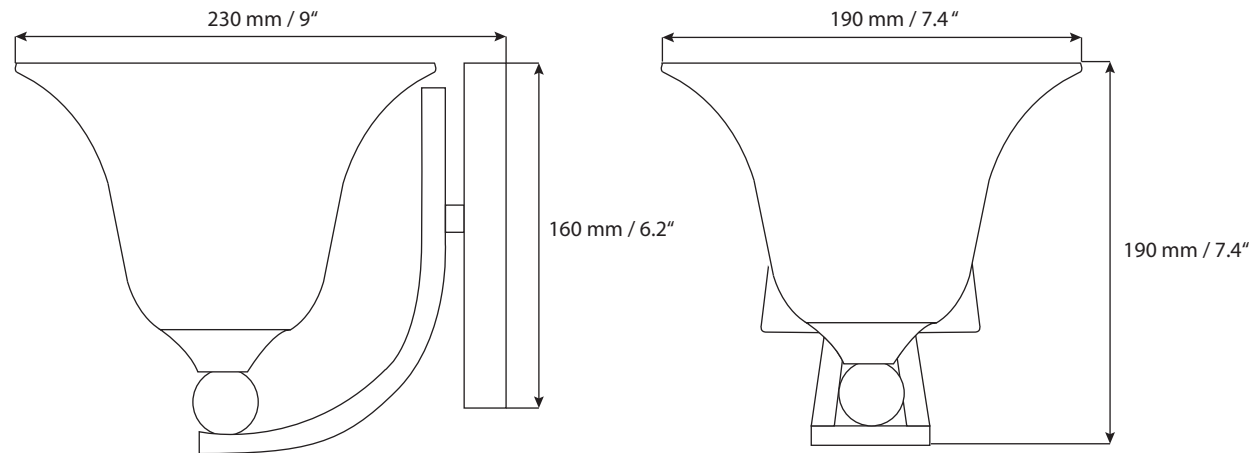

EL9991 SN

Product Description

Modern wall mounted 60W-A19 single light vanity light with frosted smoke bell shape glass shade. Available in Satin Nickel finish.

Product Information

Dimensions: 190 x 190 x 230 mm / 7.4 x 7.4 x 9"

Installation: Wall mounted

Light Source: 60W-A19 Bulb

Glass detail: frosted smoke bell shape glass

Finishing Options

Satin Nickel

Shipment Information SN

Dimensions: 32.5 x 26 x 17cm
12.7" x 10.2" x 6.6"

Net Weight: 1.2 kg / 2.6 lbs

Gross Weight: 1.7 kg / 3.7 lbs

Measurements may vary +/- 1/4"