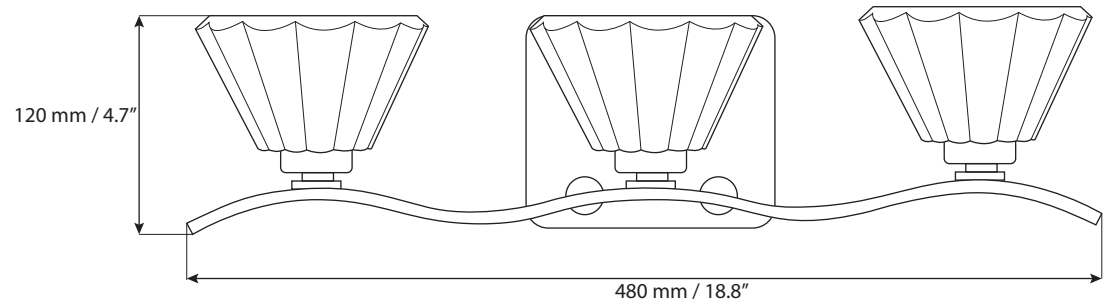

### Product Information

**Dimensions:** 480 x 120 x 160 mm / 18.8 x 4.7 x 6.2"

**Installation:** Wall mounted

**Light Source:** 40W- G9 Bulb

**Glass detail:** mixed frosted and clear diamond shape glass shades.

### Shipment Information SN

**Dimensions:** 50.5 x 19 x 14.5 cm  
19.8" x 7.4" x 5.7"

**Net Weight:** 1.6 kg / 3.5 lbs

**Gross Weight:** 2 kg / 4.4 lbs

Measurements may vary +/- 1/4"