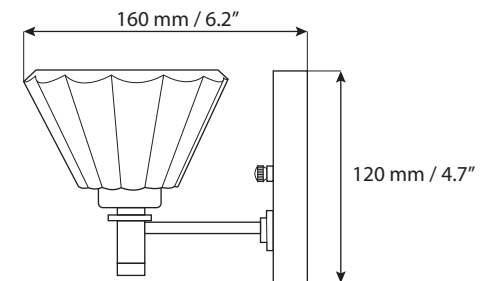

### Product Information

**Dimensions:** 480 x 120 x 160 mm / 18.8 x 4.7 x 6.2"

**Installation:** Wall mounted

**Light Source:** 40W- G9 Bulb

**Glass detail:** mixed frosted and clear diamond shape glass shades.

### Shipment Information SN

**Dimensions:** 50.5 x 19 x 14.5 cm  
19.8" x 7.4" x 5.7"

**Net Weight:** 1.6 kg / 3.5 lbs

**Gross Weight:** 2 kg / 4.4 lbs

Measurements may vary +/- 1/4"