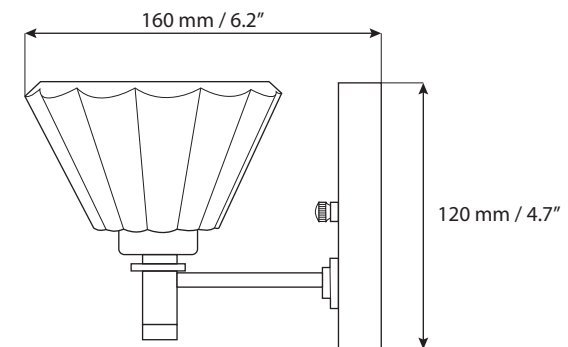

### Product Information

**Dimensions:** 305 x 120 x 160 mm / 12 x 4.7 x 6.2"

**Installation:** Wall mounted

**Light Source:** 40W- G9 Bulb

**Glass detail:** mixed frosted and clear diamond shape glass shades.

### Shipment Information SN

**Dimensions:** 33 x 19 x 14.5 cm  
12.9" x 7.4" x 5.7"

**Net Weight:** 1 kg / 2.2 lbs

**Gross Weight:** 1.7 kg / 3.7 lbs

Measurements may vary +/- 1/4"