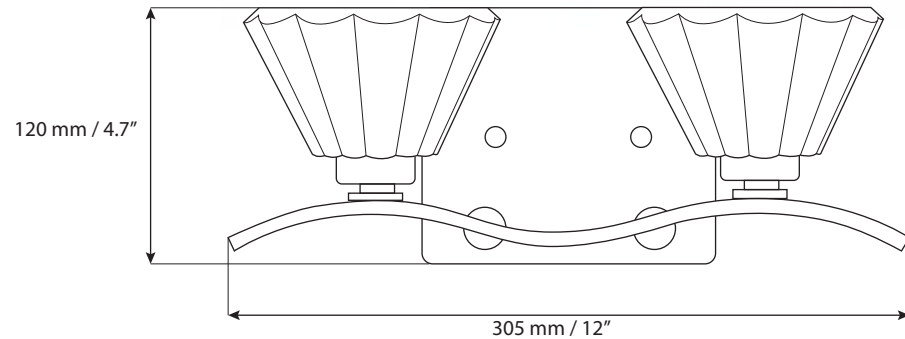

### Product Information

**Dimensions:** 305 x 120 x 160 mm / 12 x 4.7 x 6.2"

**Installation:** Wall mounted

**Light Source:** 40W- G9 Bulb

**Glass detail:** mixed frosted and clear diamond shape glass shades.

### Shipment Information SN

**Dimensions:** 33 x 19 x 14.5 cm  
12.9" x 7.4" x 5.7"

**Net Weight:** 1 kg / 2.2 lbs

**Gross Weight:** 1.7 kg / 3.7 lbs

Measurements may vary +/- 1/4"