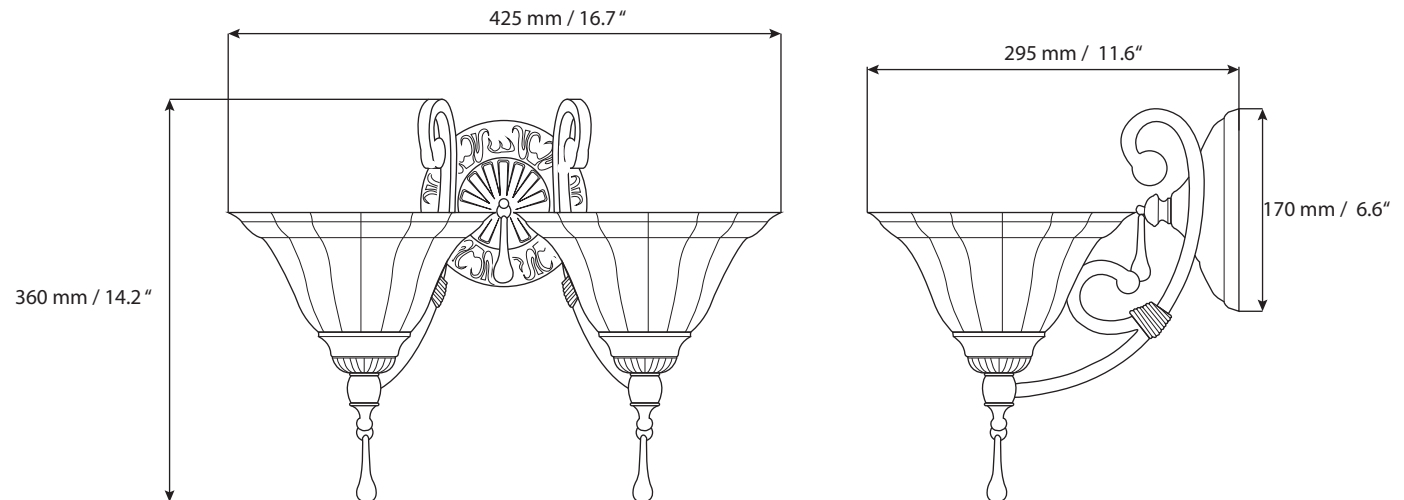

EL98472 BG/DB

Product Description

Vintage and elegant wall mounted 60W-A19 double light vanity light with frosted bell shape glass shades. Available in Brown gold and Dark Bronze finish.

Product Information

Dimensions: 425 x 360 x 295 mm / 16.7 x 14.2 x 11.6"

Installation: Wall mounted

Light Source: 60W-A19 Bulb

Glass detail: frosted bell shape glass

Finishing Options

Brown gold Dark Bronze

Shipment Information BG/DB

Dimensions: 46 x 31 x 23.5cm
18.1" x 12.2" x 9.2"

Net Weight: 2.4 kg / 5.2 lbs

Gross Weight: 3.4 kg / 7.4 lbs

Measurements may vary +/- 1/4"