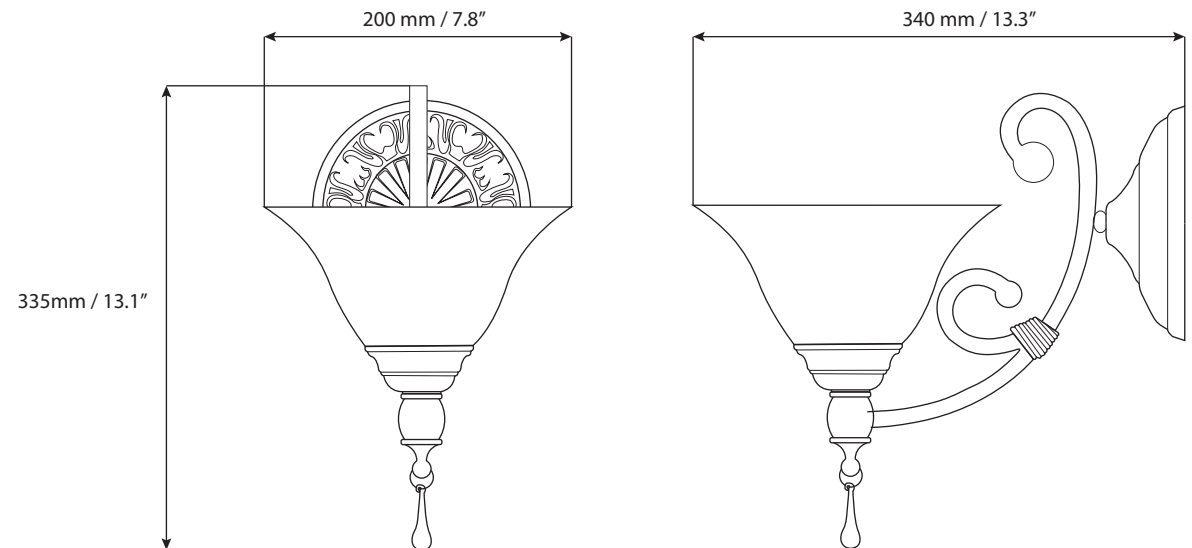

EL98471 BG/DB

Product Description

Vintage and elegant wall mounted 60W-A19 single light vanity light with frosted bell shape glass shades. Available in Brown gold and Dark Bronze finish.

Product Information

Dimensions: 200 x 335 x 340 mm / 7.8 x 13.1 x 13.3"

Installation: Wall mounted

Light Source: 60W-A19 Bulb

Glass detail: frosted bell shape glass

Finishing Options

Brown gold Dark Bronze

Shipment Information BG/DB

Dimensions: 31 x 23 x 23cm
12.2" x 9" x 9"

Net Weight: 1.2 kg / 2.6 lbs

Gross Weight: 1.9 kg / 4.1 lbs

Measurements may vary +/- 1/4"