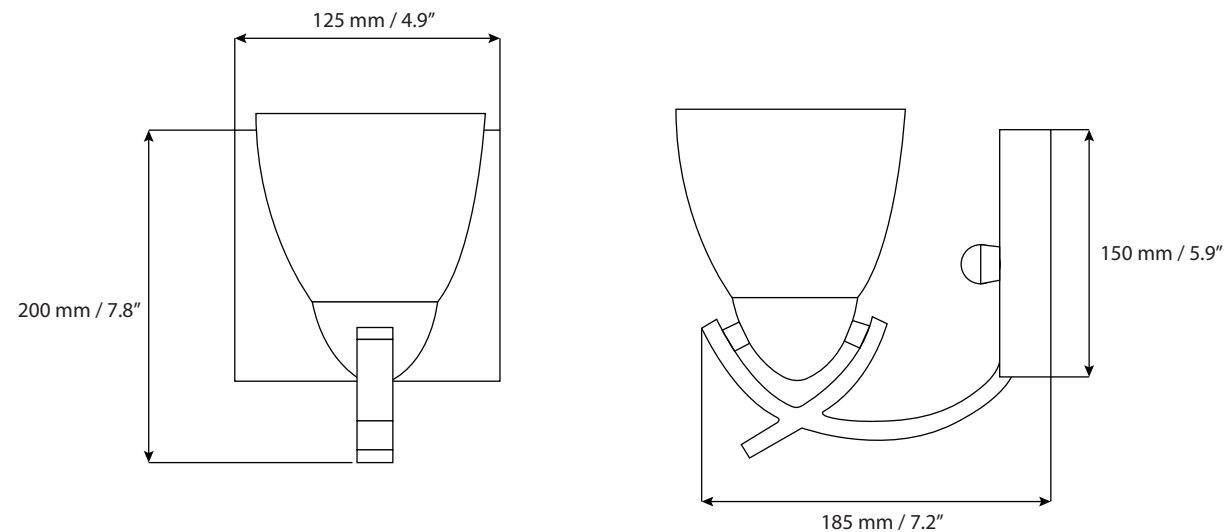

Product Specification Sheet

EL96991-1 SN

Product Description

Elegant and modern wall mounted single light 60W-A 19 vanity light with frosted cup shpe glass shades. Available in Satin Nickel finish.

Product Information

Dimensions: 125 x 200 x 185 mm / 4.9 x 7.8 x 7.2"

Installation: Wall mounted

Light Source: 60W- A19 Bulb

Glass detail: frosted cup shpe glass shades

Finishing Options

Satin Nickel

Shipment Information SN

Dimensions: 27 x 16 x 20 cm
10.6" x 6.2" x 7.8"

Net Weight: 0.8 kg / 1.7 lbs

Gross Weight: 1.2 kg / 2.6 lbs

Measurements may vary +/- 1/4"