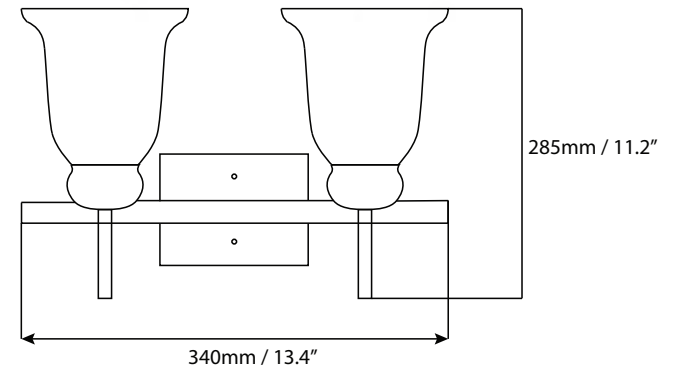

EL96592R-AG

Product Description

Elegant wall mounted 60W- A19 vanity light with bell shape frosted glass shades. Available in Ant Grey finish.

Product Information

Dimensions: 340 x 285 x 180 mm / 13.8 x 11.2 x 7.1"

Installation: Wall mounted

Light Source: 60W-A19 Bulb

Glass detail: Bell shape frosted glass shades

Finishing Options

Ant Grey

Shipment Information DB

Dimensions: 70 x 18 x 20 cm
27.5" x 7" x 7.8"

Net Weight: 2.5 kg / 5.5 lbs

Gross Weight: 3.2 kg / 7.0 lbs

Measurements may vary +/- 1/4"