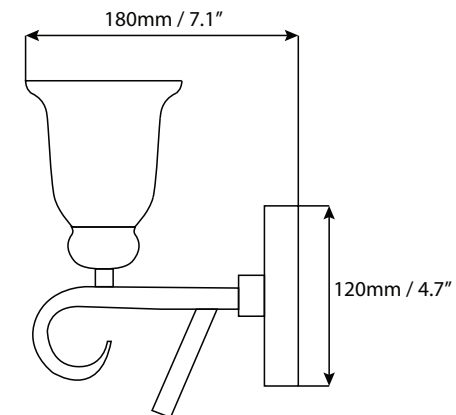

EL96592R-AG

Product Description

Elegant wall mounted 60W- A19 vanity light with bell shape frosted glass shades. Available in Ant Grey finish.

Product Information

Dimensions: 340 x 285 x 180 mm / 13.8 x 11.2 x 7.1"

Installation: Wall mounted

Light Source: 60W-A19 Bulb

Glass detail: Bell shape frosted glass shades

Finishing Options

Ant Grey

Shipment Information DB

Dimensions: 70 x 18 x 20 cm
27.5" x 7" x 7.8"

Net Weight: 2.5 kg / 5.5 lbs

Gross Weight: 3.2 kg / 7.0 lbs

Measurements may vary +/- 1/4"