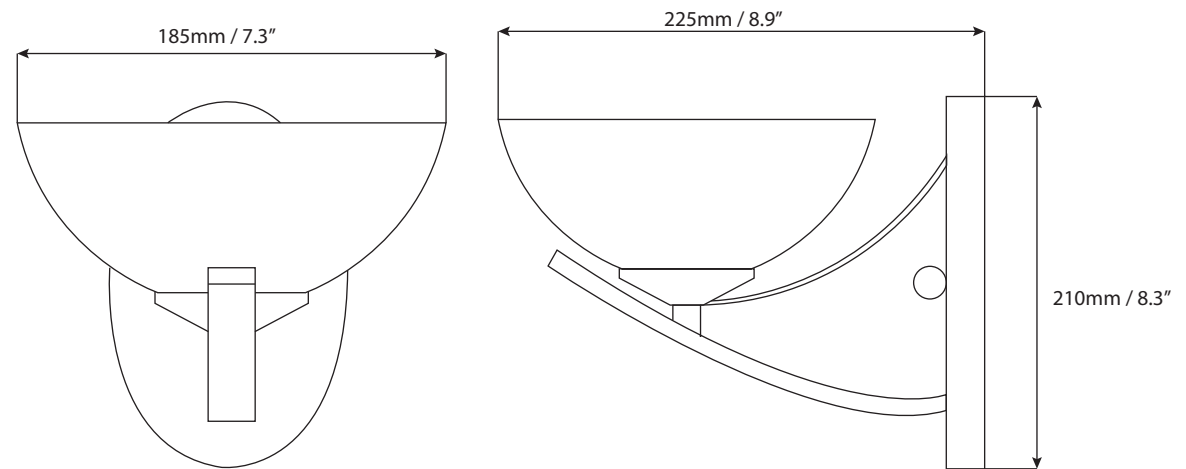

EL96291 SN

Product Description

Modern wall mounted 60W- A19 vanity light with bowl shape frosted smoke glass shades. Available in Satin Nickel finish.

Product Information

Dimensions: 185 x 225 x 210 mm / 7.3 x 8.9 x 8.3"

Installation: Wall mounted

Light Source: 60W-A19 Bulb

Glass detail: cup shape frosted glass shades

Finishing Options

Satin Nickel

Shipment Information SN

Dimensions: 24 X 23 X 26 cm
9.4" x 9" x 10.2"

Net Weight: 1 kg / 2.2 lbs

Gross Weight: 1.5 kg / 3.3 lbs

Measurements may vary +/- 1/4"