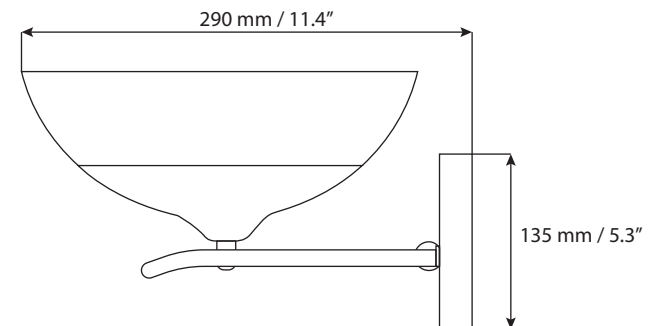

Product Specification Sheet

EL9371-1 SN

Product Description

Elegant and modern wall mounted single light
60W-A 19 vanity light with frosted bowl shape glass
shade. Available in Satin Nickel finish.

Product Information

Dimensions: 250 x 145 x 290 mm / 9.8 x 5.7 x 11.4"

Installation: Wall mounted

Light Source: 60W- A19 Bulb

Glass detail: frosted bowl shape glass shades

Finishing Options

Satin Nickel

Shipment Information SN

Dimensions: 32 x 28.5 x 22.5 cm
12.5" x 11.2" x 8.8"

Net Weight: 1.2 kg / 2.6 lbs

Gross Weight: 2 kg / 4.4 lbs

Measurements may vary +/- 1/4"