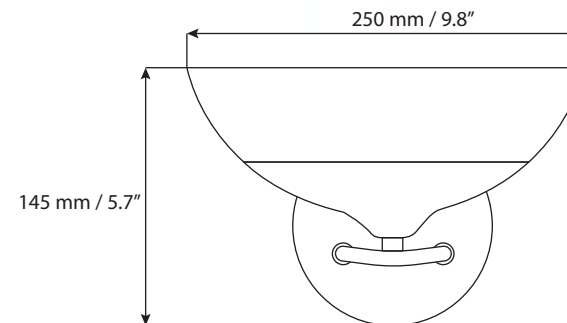

Product Specification Sheet

EL9371-1 SN

Product Description

Elegant and modern wall mounted single light
60W-A 19 vanity light with frosted bowl shape glass
shade. Available in Satin Nickel finish.

Product Information

Dimensions: 250 x 145 x 290 mm / 9.8 x 5.7 x 11.4"

Installation: Wall mounted

Light Source: 60W- A19 Bulb

Glass detail: frosted bowl shape glass shades

Finishing Options

Satin Nickel

Shipment Information SN

Dimensions: 32 x 28.5 x 22.5 cm
12.5" x 11.2" x 8.8"

Net Weight: 1.2 kg / 2.6 lbs

Gross Weight: 2 kg / 4.4 lbs

Measurements may vary +/- 1/4"