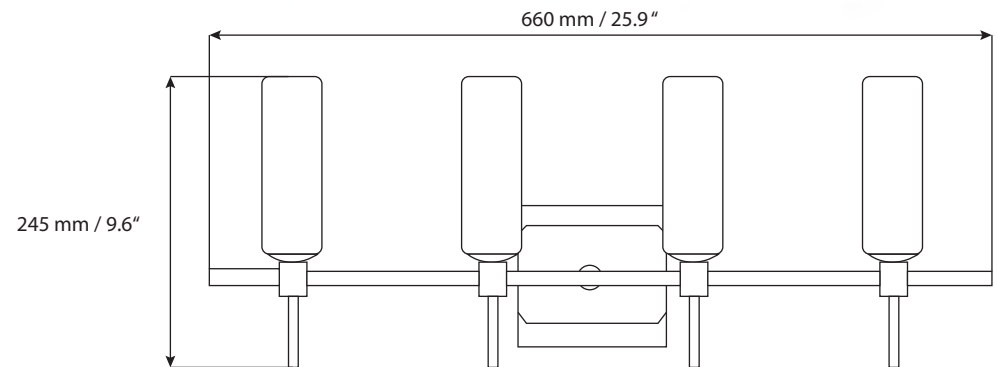

Product Specification Sheet

EL92693 SN/AG

Product Description

Elegant wall mounted 40W- G9 vanity light with frosted cylinder shape glass shades. Available in Ant Grey and Satin Nickel finish.

Product Information

Dimensions: 660 x 245 x 115 mm / 25.9 x 9.6 x 4.5"

Installation: Wall mounted

Light Source: 40W-G9 Bulb

Glass detail: frosted cylinder shape glass shade

Finishing Options

Ant Grey

Satin Nickel

Shipment Information SN/AG

Dimensions: 67 x 13 x 16.5cm
26.3" x 5.1" x 6.4"

Net Weight: 1.5 kg / 3.3 lbs

Gross Weight: 2.5 kg / 5.5 lbs

Measurements may vary +/- 1/4"