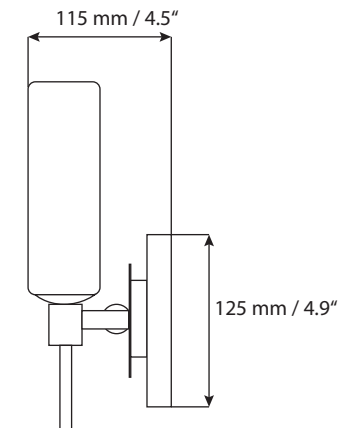

Product Specification Sheet

EL92693 SN/AG

Product Description

Elegant wall mounted 40W- G9 vanity light with frosted cylinder shape glass shades. Available in Ant Grey and Satin Nickel finish.

Product Information

Dimensions: 660 x 245 x 115 mm / 25.9 x 9.6 x 4.5"

Installation: Wall mounted

Light Source: 40W-G9 Bulb

Glass detail: frosted cylinder shape glass shade

Finishing Options

Ant Grey

Satin Nickel

Shipment Information SN/AG

Dimensions: 67 x 13 x 16.5cm
26.3" x 5.1" x 6.4"

Net Weight: 1.5 kg / 3.3 lbs

Gross Weight: 2.5 kg / 5.5 lbs

Measurements may vary +/- 1/4"