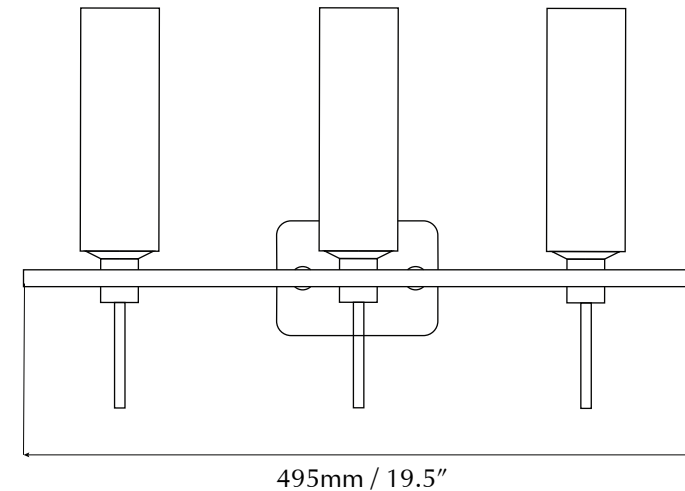

Product Specification Sheet

EL92693 SN/AG

Product Description

Elegant wall mounted 40W- G9 vanity light with frosted cylinder shape glass shades. Available in Ant Grey and Satin Nickel finish.

Product Information

Dimensions: 495 x 245 x 115 mm /19.5 x 9.6 x 4.5"

Installation: Wall mounted

Light Source: 40W-G9 Bulb

Glass detail: frosted cylinder shape glass shade

Finishing Options

Ant Grey

Satin Nickel

Shipment Information SN/AG

Dimensions: 51.5 x 13 x 16.5 cm
20.2" x 5.1" x 6.4"

Net Weight: 1 kg / 2.2 lbs

Gross Weight: 2 kg / 4.4 lbs

Measurements may vary +/- 1/4"