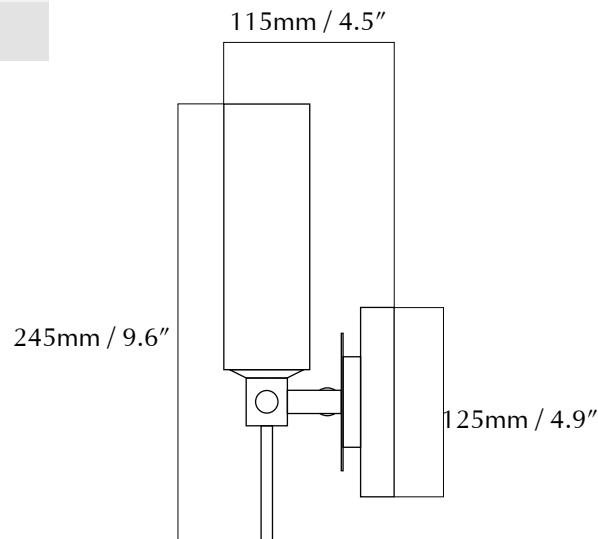

Product Specification Sheet

EL92693 SN/AG

Product Description

Elegant wall mounted 40W- G9 vanity light with frosted cylinder shape glass shades. Available in Ant Grey and Satin Nickel finish.

Product Information

Dimensions: 495 x 245 x 115 mm /19.5 x 9.6 x 4.5"

Installation: Wall mounted

Light Source: 40W-G9 Bulb

Glass detail: frosted cylinder shape glass shade

Finishing Options

Ant Grey

Satin Nickel

Shipment Information SN/AG

Dimensions: 51.5 x 13 x 16.5 cm
20.2" x 5.1" x 6.4"

Net Weight: 1 kg / 2.2 lbs

Gross Weight: 2 kg / 4.4 lbs

Measurements may vary +/- 1/4"