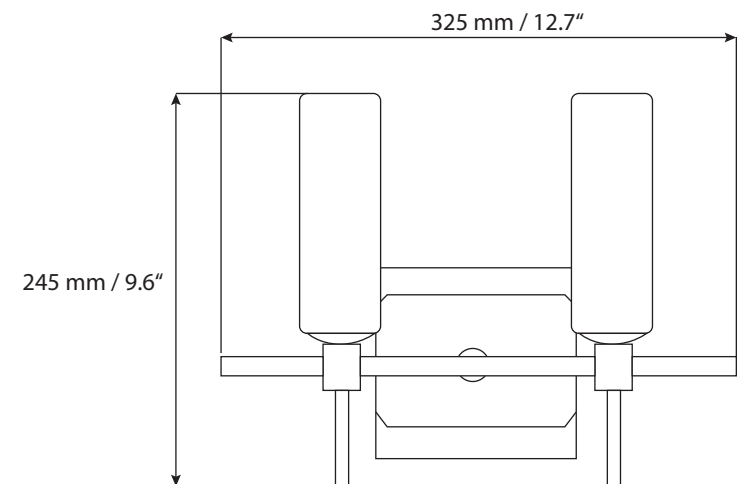

EL92692 AG

Product Description

Elegant wall mounted 40W- G9 vanity light with frosted cylinder shape glass shades. Available in Ant Grey finish.

Product Information

Dimensions: 325 x 245 x 115 mm / 12.7 x 9.6 x 4.5"

Installation: Wall mounted

Light Source: 40W-G9 Bulb

Glass detail: frosted cylinder shape glass shade

Finishing Options

Ant Grey

Shipment Information SN/AG

Dimensions: 35.5 x 13 x 19cm
13.9" x 5.1" x 7.4"

Net Weight: 0.9 kg / 1.9 lbs

Gross Weight: 1.4 kg / 3 lbs

Measurements may vary +/- 1/4"