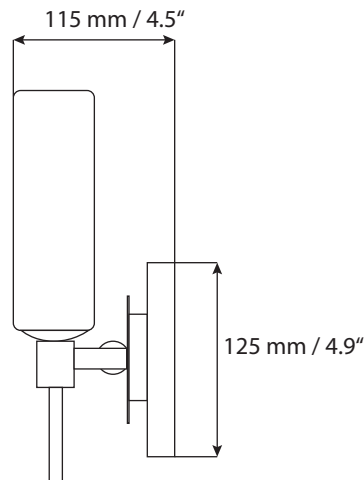

EL92692 AG

Product Description

Elegant wall mounted 40W- G9 vanity light with frosted cylinder shape glass shades. Available in Ant Grey finish.

Product Information

Dimensions: 325 x 245 x 115 mm / 12.7 x 9.6 x 4.5"

Installation: Wall mounted

Light Source: 40W-G9 Bulb

Glass detail: frosted cylinder shape glass shade

Finishing Options

Ant Grey

Shipment Information SN/AG

Dimensions: 35.5 x 13 x 19cm
13.9" x 5.1" x 7.4"

Net Weight: 0.9 kg / 1.9 lbs

Gross Weight: 1.4 kg / 3 lbs

Measurements may vary +/- 1/4"