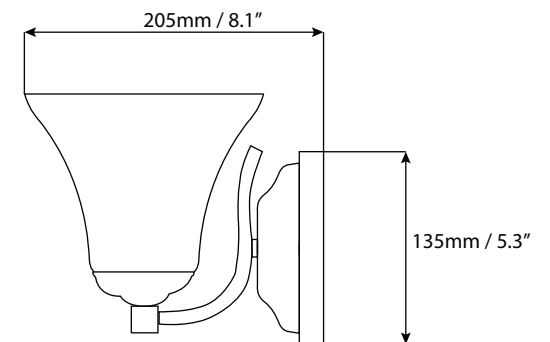

EL92594 CH/AG

Product Description

Elegant wall mounted 60W- A19 vanity light with frosted bell shape glass shades. Available in Chrome and Ant Grey finishes.

Product Information

Dimensions: 920 x 190 x 205mm / 36.2 x 7.5 x 8.1"

Installation: Wall mounted

Light Source: 60W-A19 Bulb

Glass detail: Bell shape glass shades

Finishing Options

Chrome

Ant Grey

Shipment Information CH

Dimensions: 103 x 24 x 19 cm
40.5" x 9.4" x 7.4"

Net Weight: 3.5 kg / 7.7 lbs

Gross Weight: 5 kg / 11 lbs

Shipment Information AG

Dimensions: 103.5 x 24 x 21 cm
40.7" x 9.4" x 8.2"

Net Weight: 3.5 kg / 7.7 lbs

Gross Weight: 5 kg / 11 lbs

Measurements may vary +/- 1/4"