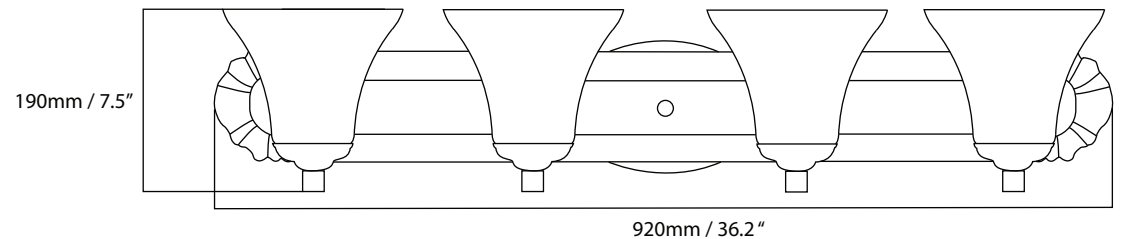

EL92594 CH/AG

Product Description

Elegant wall mounted 60W- A19 vanity light with frosted bell shape glass shades. Available in Chrome and Ant Grey finishes.

Product Information

Dimensions: 920 x 190 x 205mm / 36.2 x 7.5 x 8.1"

Installation: Wall mounted

Light Source: 60W-A19 Bulb

Glass detail: Bell shape glass shades

Finishing Options

Chrome

Ant Grey

Shipment Information CH

Dimensions: 103 x 24 x 19 cm
40.5" x 9.4" x 7.4"

Net Weight: 3.5 kg / 7.7 lbs

Gross Weight: 5 kg / 11 lbs

Shipment Information AG

Dimensions: 103.5 x 24 x 21 cm
40.7" x 9.4" x 8.2"

Net Weight: 3.5 kg / 7.7 lbs

Gross Weight: 5 kg / 11 lbs

Measurements may vary +/- 1/4"