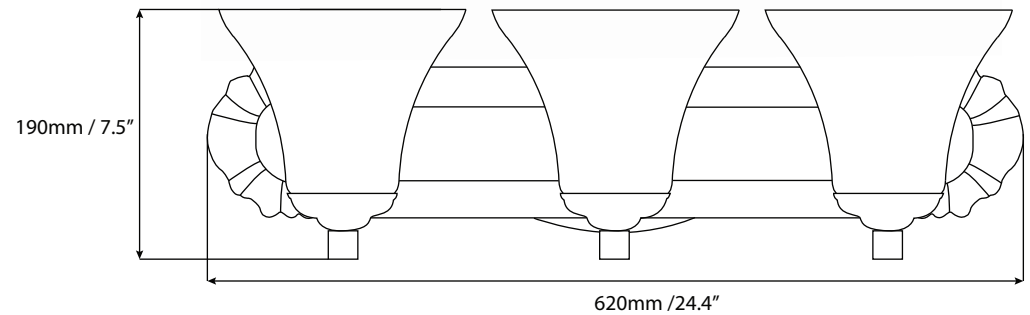

Dimensions: 620 x 190 x 205 mm / 24.4 x 7.5 x 8.1"

Installation: Wall mounted

Light Source: 60W-A19 Bulb

Glass detail: Bell shape glass shades

Finishing Options

Chrome

Antt Grey

Shipment Information CH

Dimensions: 113 x 18.5 x 19 cm
44.5" x 7.2" x 7.4"

Net Weight: 3 kg / 6.6 lbs

Gross Weight: 4 kg / 8.8 lbs

Shipment Information AG

Dimensions: 70 x 24 x 21 cm
27.5" x 9.4" x 8.4"

Net Weight: 3 kg / 6.6 lbs

Gross Weight: 4 kg / 8.8 lbs

Measurements may vary +/- 1/4"