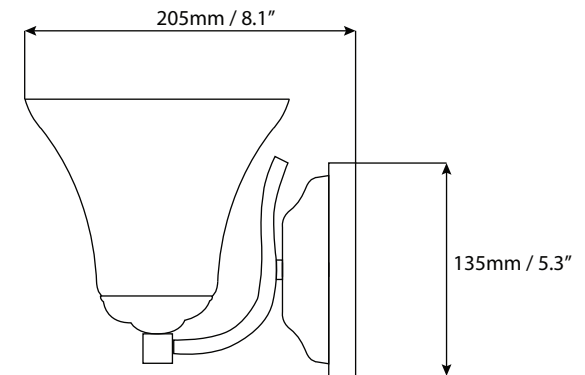

Product Specification Sheet

EL92593 CH/AG

Product Description

Elegant wall mounted 60W- A19 vanity light with frosted bell shape glass shades. Available in Chrome and Antt Grey finishes.

Product Information

Dimensions: 620 x 190 x 205 mm / 24.4 x 7.5 x 8.1"

Installation: Wall mounted

Light Source: 60W-A19 Bulb

Glass detail: Bell shape glass shades

Finishing Options

Chrome

Antt Grey

Shipment Information CH

Dimensions: 113 x 18.5 x 19 cm
44.5" x 7.2" x 7.4"

Net Weight: 3 kg / 6.6 lbs

Gross Weight: 4 kg / 8.8 lbs

Shipment Information AG

Dimensions: 70 x 24 x 21 cm
27.5" x 9.4" x 8.4"

Net Weight: 3 kg / 6.6 lbs

Gross Weight: 4 kg / 8.8 lbs

Measurements may vary +/- 1/4"