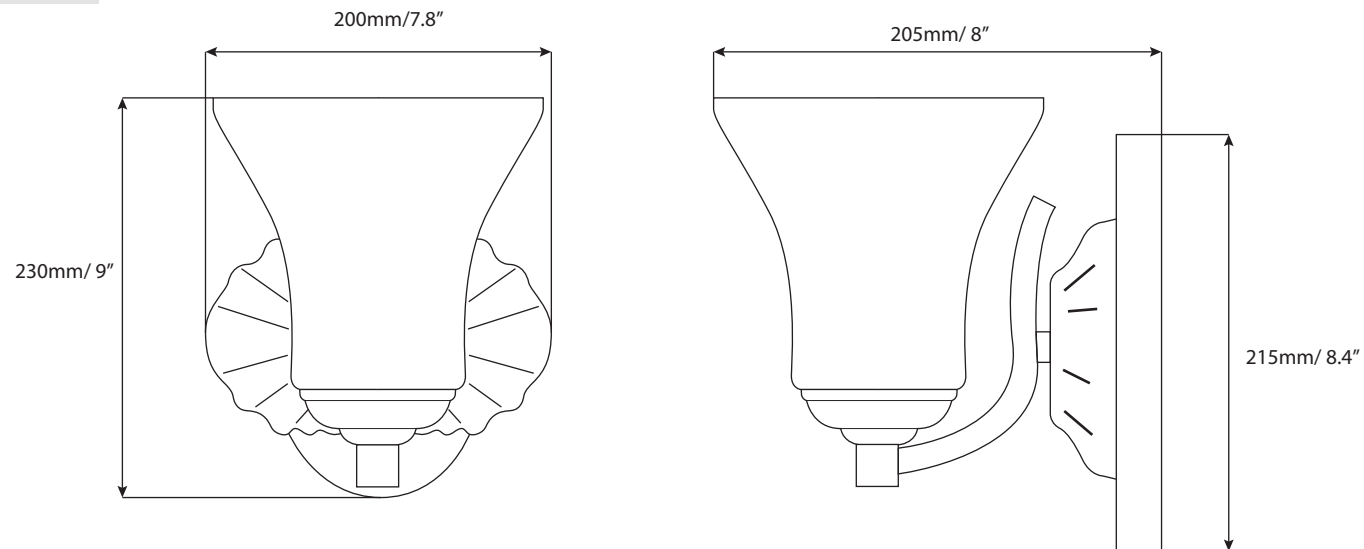

EL92591 AG

Product Description

Elegant wall mounted 60W- A19 vanity light with frosted bell shape glass shades. Available in Ant Grey finishes.

Product Information

Dimensions: 200 X 230 X 205mm / 7.8 x 9 x 8"

Installation: Wall mounted

Light Source: 60W-A19 Bulb

Glass detail: Bell shape glass shades

Finishing Options

Antt Grey

Shipment Information AG

Dimensions: 32 x 23 x 24 cm
12.5" x 9" x 9.4"

Net Weight: 1 kg / 2.2 lbs

Gross Weight: 1.5 kg / 3.3 lbs

Measurements may vary +/- 1/4"