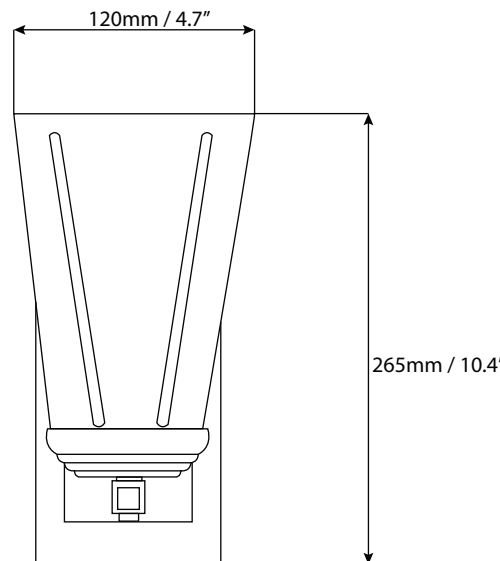

EL8991-1 SN

Product Description

Modern wall mounted 60W-A19 single light vanity light with frosted square shape glass shade.
Available in Satin Nickel finish.

Product Information

Dimensions: 120 x 265 x 225 mm / 4.7 x 10.4 x 8.9"

Installation: Wall mounted

Light Source: 60W-A19 Bulb

Glass detail: frosted square shape glass shade

Finishing Options

Satin Nickel

Shipment Information SN

Dimensions: 22 x 22 x 25cm
8.6" x 8.6" x 9.8"

Net Weight: 1.2 kg / 2.6 lbs

Gross Weight: 1.6 kg / 3.5 lbs

Measurements may vary +/- 1/4"