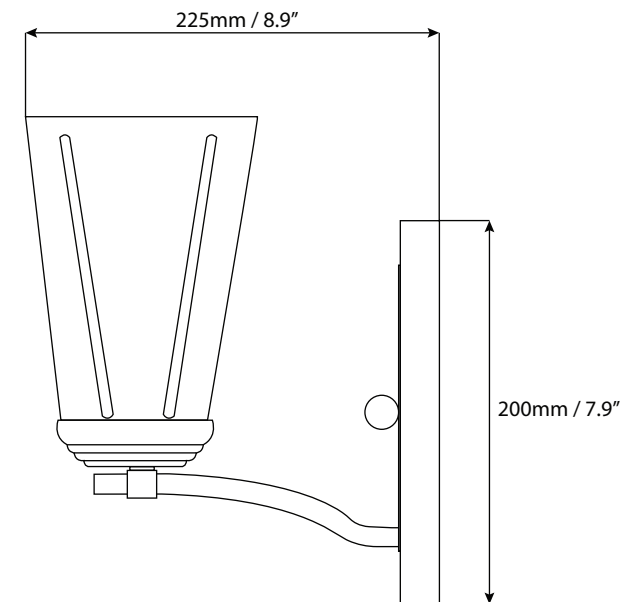

EL8991-1 SN

Product Description

Modern wall mounted 60W-A19 single light vanity light with frosted square shape glass shade.
Available in Satin Nickel finish.

Product Information

Dimensions: 120 x 265 x 225 mm / 4.7 x 10.4 x 8.9"

Installation: Wall mounted

Light Source: 60W-A19 Bulb

Glass detail: frosted square shape glass shade

Finishing Options

Satin Nickel

Shipment Information SN

Dimensions: 22 x 22 x 25cm
8.6" x 8.6" x 9.8"

Net Weight: 1.2 kg / 2.6 lbs

Gross Weight: 1.6 kg / 3.5 lbs

Measurements may vary +/- 1/4"