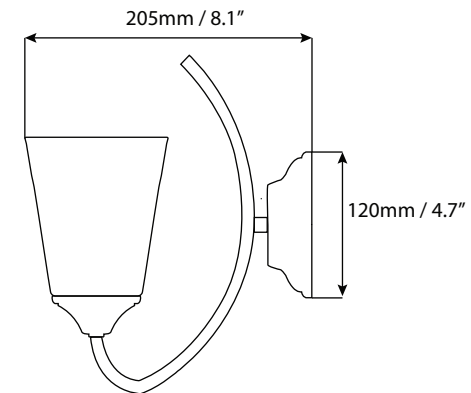

Product Specification Sheet

EL84294-4 SN

Product Description

Modern wall mounted 60W- A19 vanity light with frosted square shape glass shades. Available in Satin Nickel finish.

Product Information

Dimensions: 920 x 275 x 205 mm / 36.2 x 10.8 x 8.1"

Installation: Wall mounted

Light Source: 60W-A19 Bulb

Glass detail: Square shape frosted glass shade

Finishing Options

Satin Nickel

Shipment Information SN

Dimensions: 94 x 21.5 x 29.5 cm
37" x 8.4" x 11.6"

Net Weight: 3.9 kg / 8.5 lbs

Gross Weight: 4.6 kg / 10.1 lbs

Measurements may vary +/- 1/4"