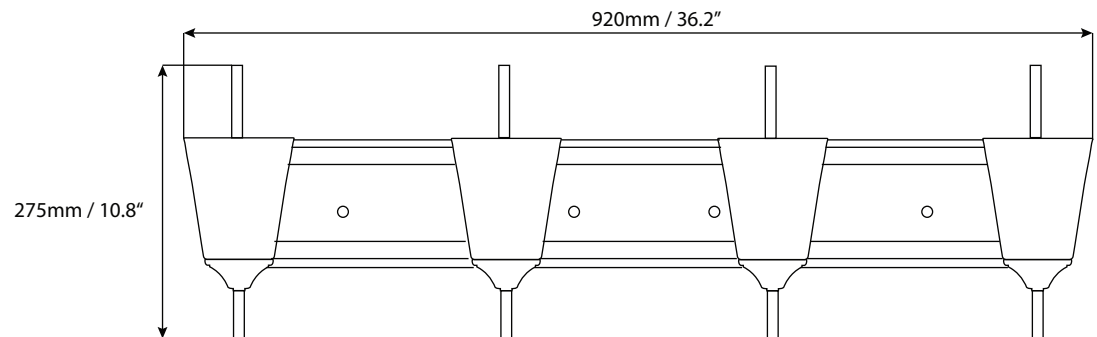

Product Specification Sheet

EL84294-4 SN

Product Description

Modern wall mounted 60W- A19 vanity light with frosted square shape glass shades. Available in Satin Nickel finish.

Product Information

Dimensions: 920 x 275 x 205 mm / 36.2 x 10.8 x 8.1"

Installation: Wall mounted

Light Source: 60W-A19 Bulb

Glass detail: Square shape frosted glass shade

Finishing Options

Satin Nickel

Shipment Information SN

Dimensions: 94 x 21.5 x 29.5 cm
37" x 8.4" x 11.6"

Net Weight: 3.9 kg / 8.5 lbs

Gross Weight: 4.6 kg / 10.1 lbs

Measurements may vary +/- 1/4"