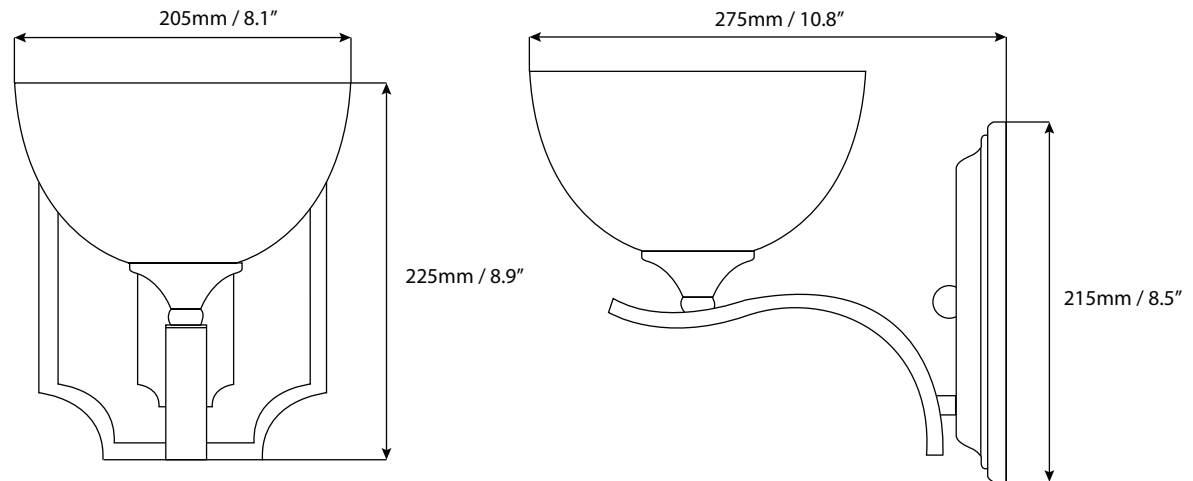

### Product Information

**Dimensions:** 205 X 225 X 275mm / 8.1 x 8.9 x 10.8"

**Installation:** Wall mounted

**Light Source:** 60W-A19 Bulb

**Glass detail:** Bowl shape frosted smoke glass shades

### Shipment Information AG/SN/DB/CH

**Dimensions:** 26 x 23 x 20 cm  
10.2" x 9" x 7.8"

**Net Weight:** 1.2 kg / 2.6 lbs

**Gross Weight:** 1.7 kg / 3.7 lbs

Measurements may vary +/- 1/4"