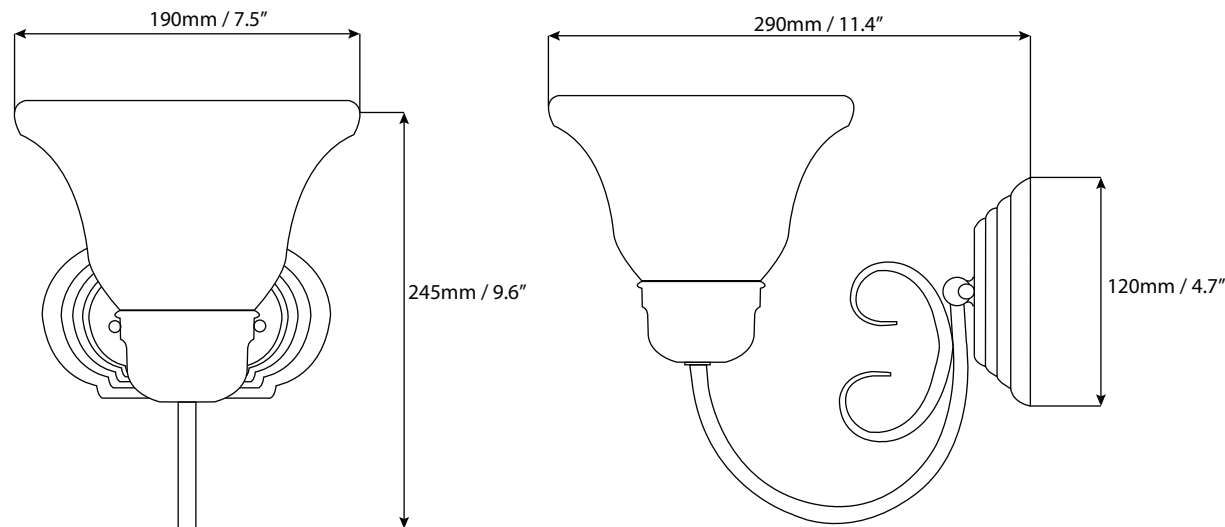

EL4971 CH/DB

Product Description

Elegant wall mounted 60W-A19 single light vanity light with frosted smoke bell shape glass shade. Available in Chrome and Dark Bronze finish.

Product Information

Dimensions: 190 x 245 x 290 mm / 7.5 x 9.6 x 11.4"

Installation: Wall mounted

Light Source: 60W-A19 Bulb

Glass detail: frosted smoke bell shape glass

Finishing Options

Chrome Dark Bronze

Shipment Information CH/DB

Dimensions: 25.5 x 22 x 26cm
10" x 8.6" x 10.2"

Net Weight: 0.6 kg / 1.3 lbs

Gross Weight: 1.5 kg / 3.3 lbs

Measurements may vary +/- 1/4"