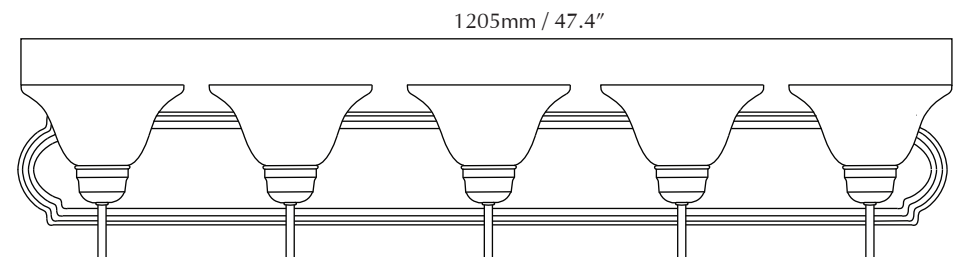

EL4945-5 DB

Product Description

Elegant wall mounted 60W- A19 vanity light with frosted bell shape glass shades. Available in Dark Bronze finish.

Product Information

Dimensions: 1205 x 230 x 240 mm / 47.4 x 9.1 x 9.4"

Installation: Wall mounted

Light Source: 60W-A19 Bulb

Glass detail: Bell glass shades

Finishing Options

Dark Bronze

Shipment Information DB

Dimensions: 122 x 25.5 x 23 cm
48" x 10" x 9"

Net Weight: 6 kg / 13.2 lbs

Gross Weight: 8.3 kg / 18.2 lbs

Measurements may vary +/- 1/4"