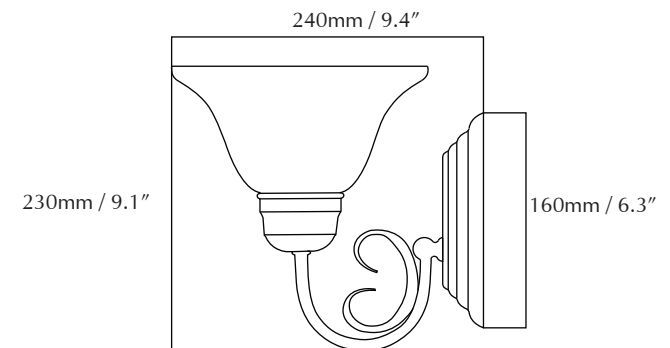

EL4945-5 DB

Product Description

Elegant wall mounted 60W- A19 vanity light with frosted bell shape glass shades. Available in Dark Bronze finish.

Product Information

Dimensions: 1205 x 230 x 240 mm / 47.4 x 9.1 x 9.4"

Installation: Wall mounted

Light Source: 60W-A19 Bulb

Glass detail: Bell glass shades

Finishing Options

Dark Bronze

Shipment Information DB

Dimensions: 122 x 25.5 x 23 cm
48" x 10" x 9"

Net Weight: 6 kg / 13.2 lbs

Gross Weight: 8.3 kg / 18.2 lbs

Measurements may vary +/- 1/4"