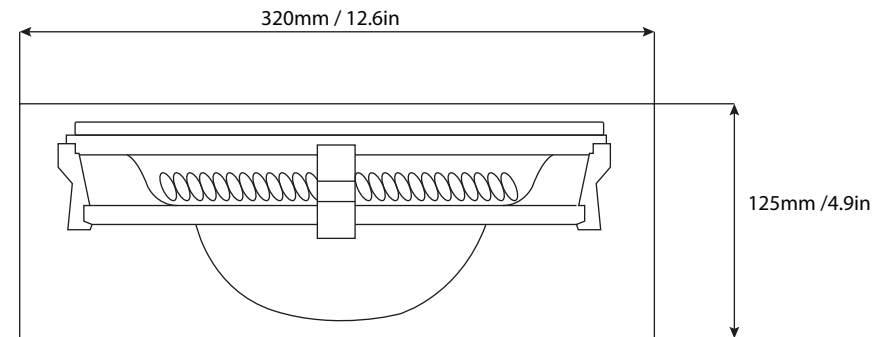

Product Specification Sheet

EL4691-1 SN

Product Description

Elegant wall mounted 60W- A19 vanity light with frosted smoked ornamented bell shape glass shades. Available in Satin Nickel finish.

Product Information

Dimensions: 320 x 125 x 180 mm / 12.6 x 4.9 x 7"

Installation: Wall mounted

Light Source: 60W-A19 Bulb

Glass detail: Ornamented bell shape smoke frosted glass shades

Finishing Options

Satin Nickel

Shipment Information CH/SN

Dimensions: 34 x 20 x 20 cm
13.3" x 7.8" x 7.8"

Net Weight: 1 kg / 2.2 lbs

Gross Weight: 1.6 kg / 3.5 lbs

Measurements may vary +/- 1/4"