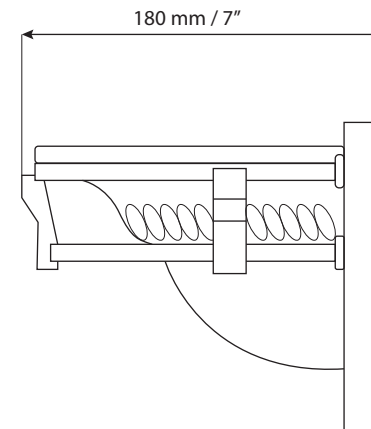

Product Specification Sheet

EL4691-1 SN

Product Description

Elegant wall mounted 60W- A19 vanity light with frosted smoked ornamented bell shape glass shades. Available in Satin Nickel finish.

Product Information

Dimensions: 320 x 125 x 180 mm / 12.6 x 4.9 x 7"

Installation: Wall mounted

Light Source: 60W-A19 Bulb

Glass detail: Ornamented bell shape smoke frosted glass shades

Finishing Options

Satin Nickel

Shipment Information CH/SN

Dimensions: 34 x 20 x 20 cm
13.3" x 7.8" x 7.8"

Net Weight: 1 kg / 2.2 lbs

Gross Weight: 1.6 kg / 3.5 lbs

Measurements may vary +/- 1/4"