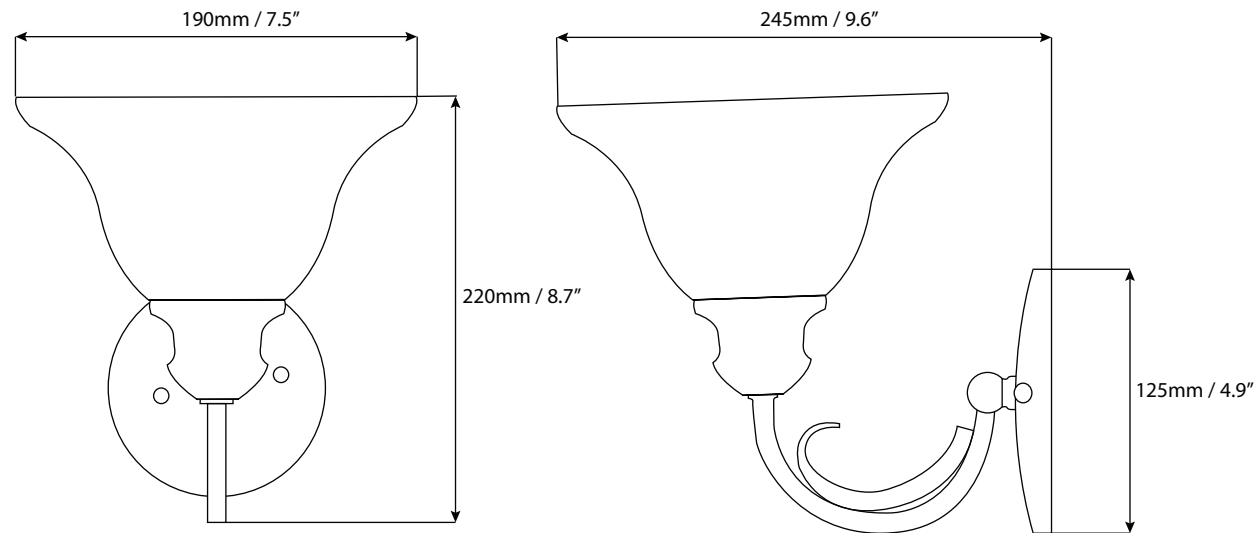

### Product Information

**Dimensions:** 190 x 220 x 245 mm / 7.5 x 8.7 x 9.6"

**Installation:** Wall mounted

**Light Source:** 60W-A19 Bulb

**Glass detail:** frosted smoke bell shape glass

### Shipment Information BG/DB

**Dimensions:** 25.5 x 22.5 x 22cm  
10" x 8.8" x 8.6"

**Net Weight:** 1 kg / 2.2 lbs

**Gross Weight:** 1.5 kg / 3.3 lbs

Measurements may vary +/- 1/4"