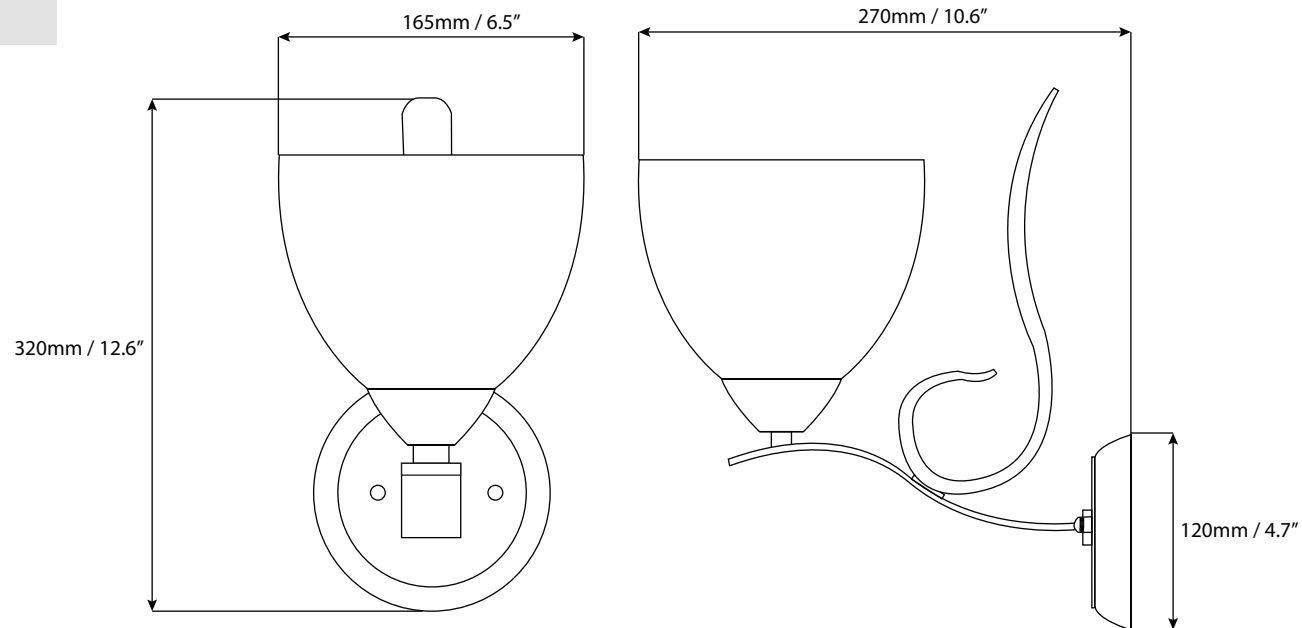

EL1671 SN/AG

Product Description

Modern and elegant wall mounted 60W-A19 single light vanity light with cup shape frosted glass shade. Available in Satin Nickel and Ant Grey.

Product Information

Dimensions: 165 x 320 x 270 mm / 6.5 x 12.6 x 10.6"

Installation: Wall mounted

Light Source: 60W-A19 Bulb

Glass detail: frosted cup shape glass

Finishing Options

Satin Nickel Ant Grey

Shipment Information BG/DB

Dimensions: 29 x 28 x 24cm
11.4" x 11" x 9.4"

Net Weight: 1.1 kg / 2.4 lbs

Gross Weight: 1.7 kg / 3.7 lbs

Measurements may vary +/- 1/4"