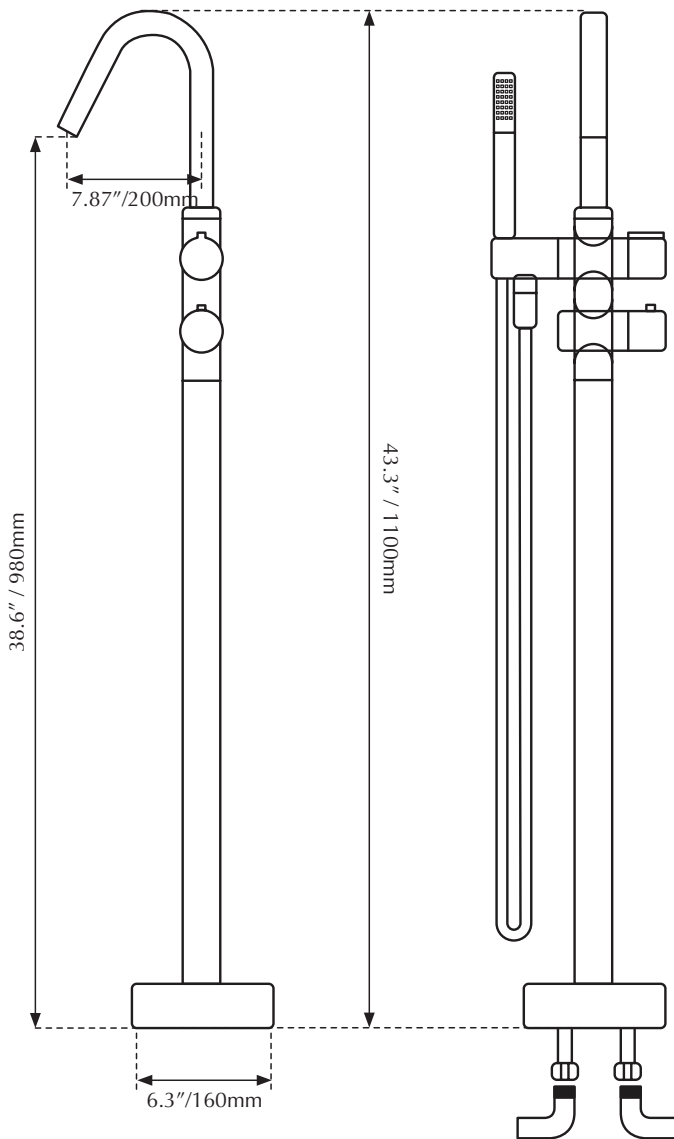

E-873.136.100

FREESTANDING FAUCET

- Freestanding faucet with handshower
- Tall, curved spout and handshower included
- Brass body with chrome finish
- High quality, drip-free ceramic cartridge
- Corrosion & discolouration resistant
- Complies with CSA & IAPMO standards

SHIPPING INFORMATION: Size: 12 x 12 x 44" / 305 x 305 x 1118mm • Net Weight: 6 kg / 13.2 lbs • Gross Weight: 6.6 kg / 14.5 lbs