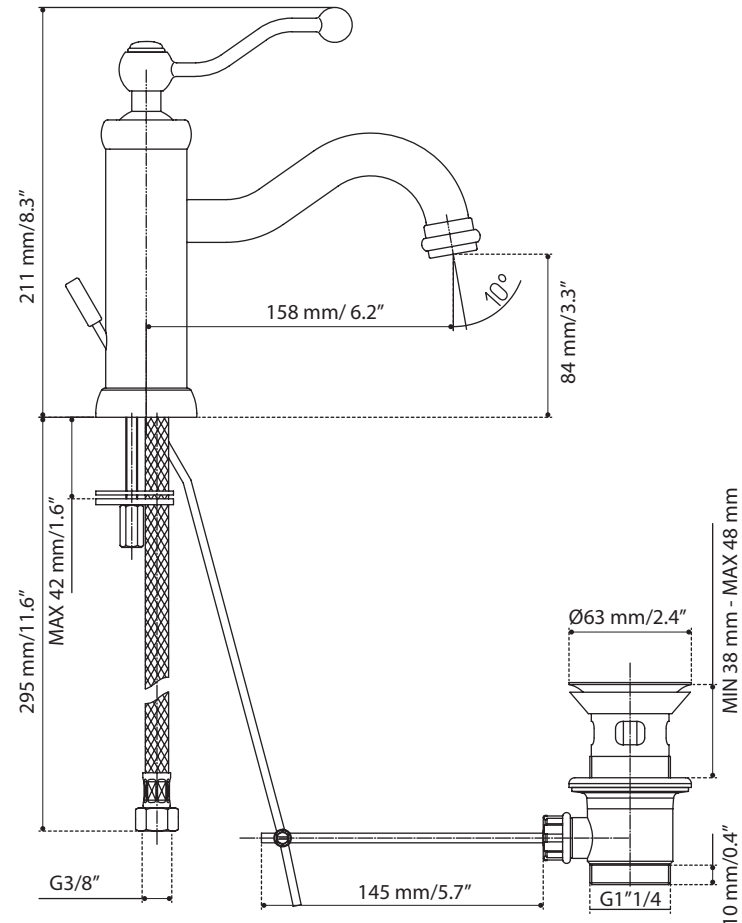

Product Specification Sheet

DUOMO

Company name: Paini
Reference number: 88PW211

Product Description

Single lever lavatory faucet. Available in brushed nickel finish.

Finishing Options

Shipment Information

Dimensions: 49 x 25.5 x 9.5cm
19.2" x 10" x 3.7"

Weight: 2.16kg / 4.7lbs

Measurements may vary +/- 1/4"