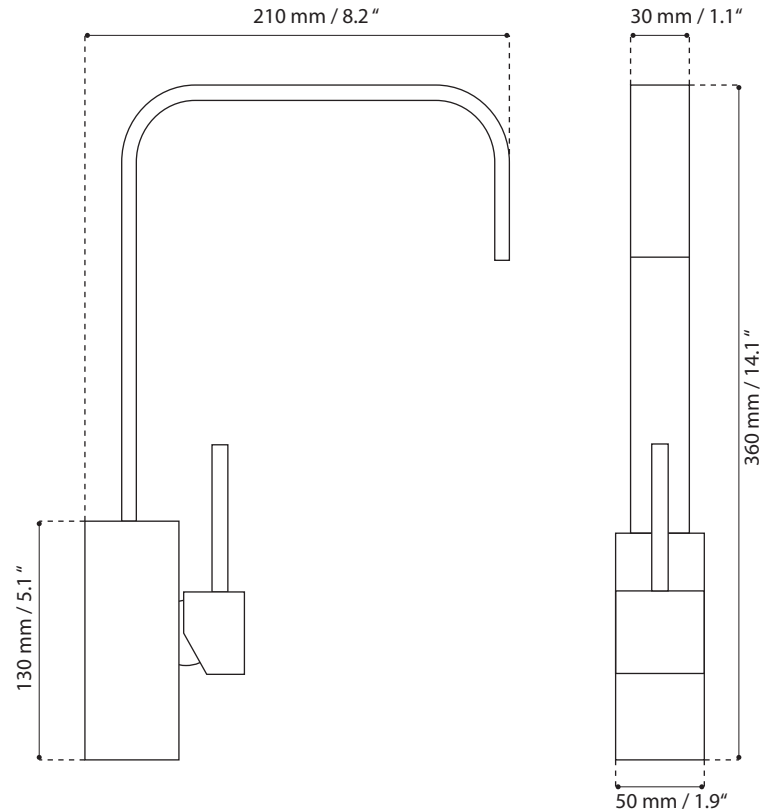

Product Specification Sheet

DAX

Company name: Paini
Reference number: 84CR572

Product Description

single lever sink mixer, with high swivel spout. Available in chrome finish.

Finishing Options

Chrome

Shipment Information

Dimensions: 60 x 26 x 9cm
23.6" x 10.2" x 3.5"

Weight: 3.5 kg / 7.7 lbs

Measurements may vary +/- 1/4"