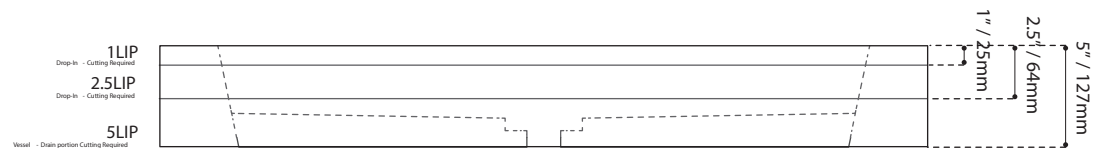

### Shipment Information

**Dimensions:** 106.7 x 53.3 x 22.2cm

42" x 21" x 8.75"

**Weight:** 32 kg / 70.5 lbs

### Faucet Hole Drilling Options

NH NO HOLE

2H4 TWO HOLES  
- 4" CENTER -

1H ONE HOLE

2H8 TWO HOLES  
- 8" CENTER -

Measurements may vary +/- 1/4"