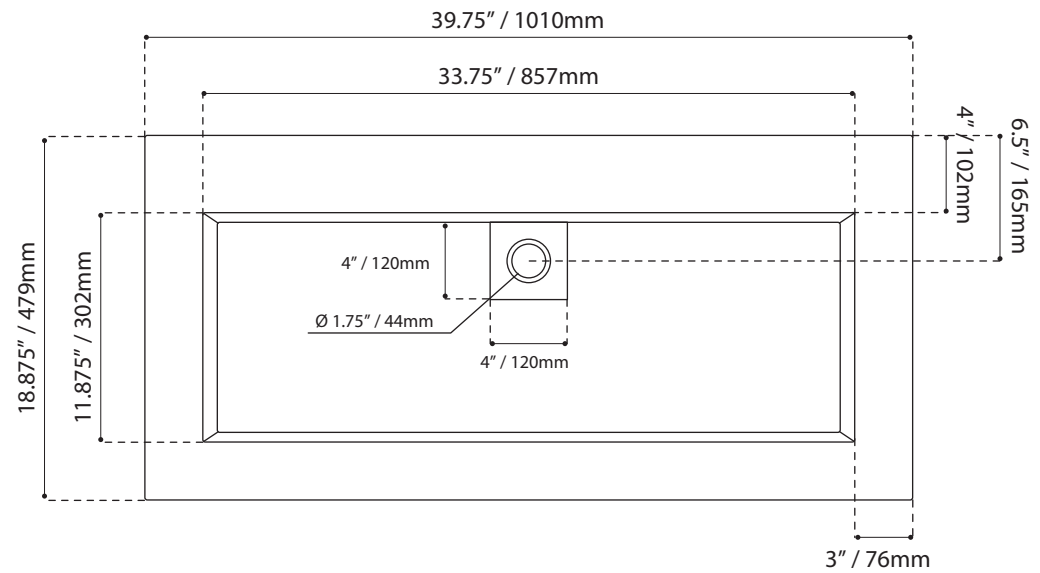

### Shipment Information

**Dimensions:** 106.7 x 53.3 x 22.2cm

42" x 21" x 8.75"

**Weight:** 32 kg / 70.5 lbs

### Faucet Hole Drilling Options

NH NO HOLE

2H4 TWO HOLES  
- 4" CENTER -

1H ONE HOLE

2H8 TWO HOLES  
- 8" CENTER -

Measurements may vary +/- 1/4"