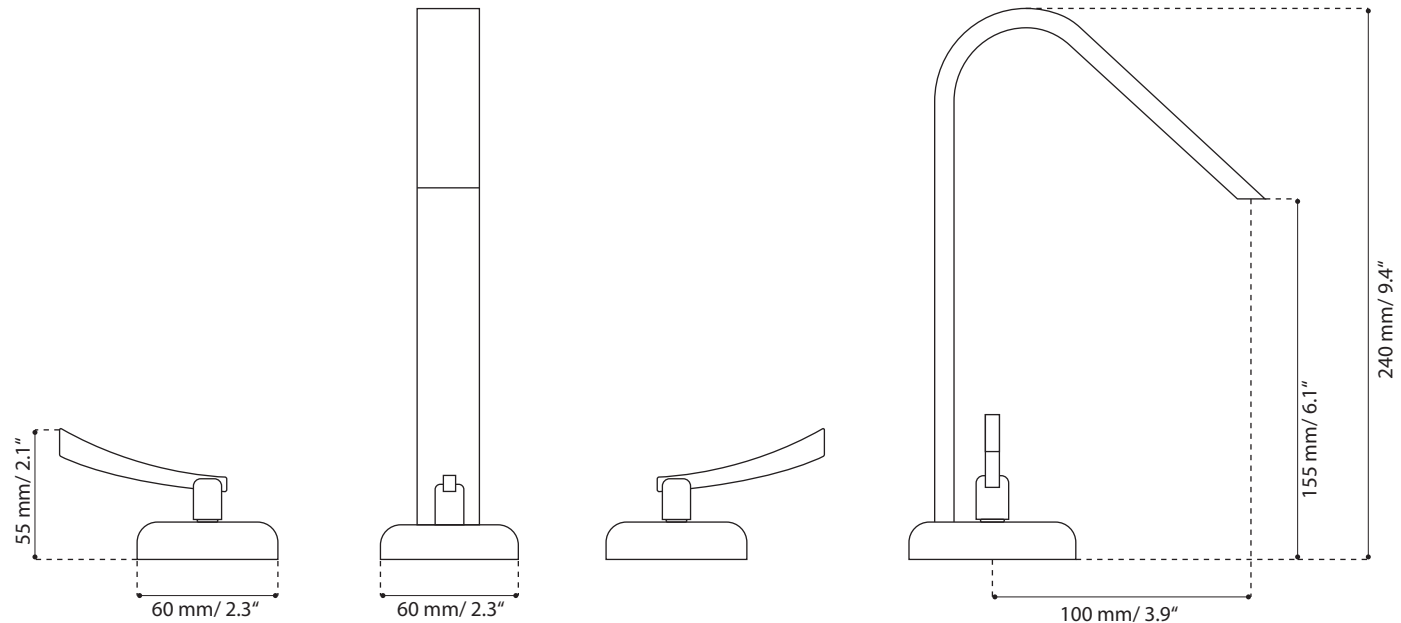

### Product Description

Three hole basin mixer swivel spout,  
1 1/4" pop up waste.

### Shipment Information

**Dimensions:** 48.5 x 25.5 x 9.5cm  
19" x 10" x 3.7"

**Weight:** 3.6 kg / 7.9 lbs

Measurements may vary +/- 1/4"