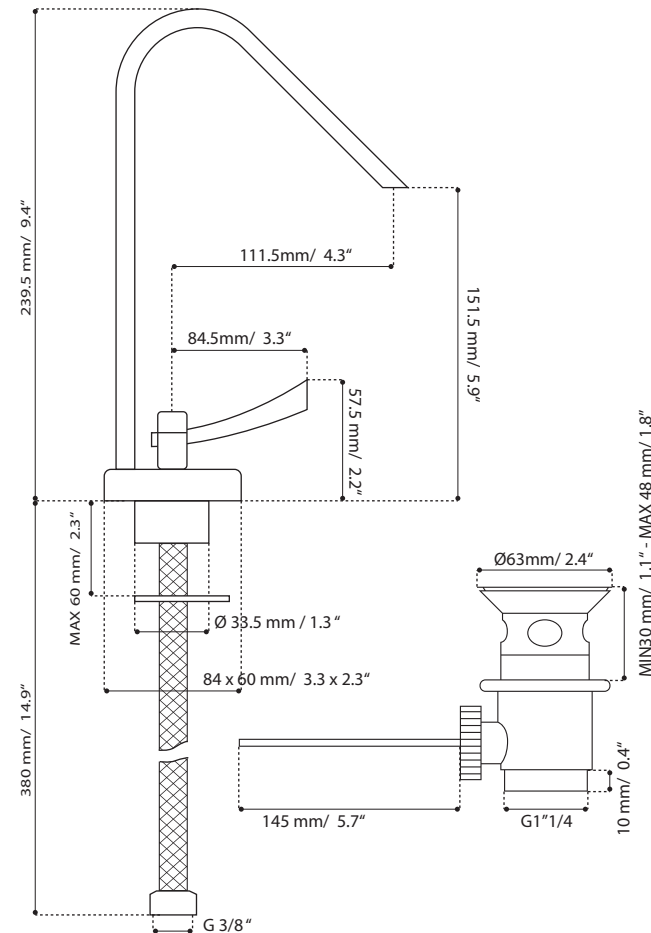

Product Specification Sheet

CRUX

Company name: Paini
Reference number: 82CR211

Product Description

single lever basin mixer, swivel spout, 1 1/4 pop up waste. Available in chrome finish

Finishing Options

Shipment Information

Dimensions: 48.5 x 25.5 x 9.5cm
19" x 10" x 3.7"

Weight: 1.48 kg / 3.2 lbs

Measurements may vary +/- 1/4"