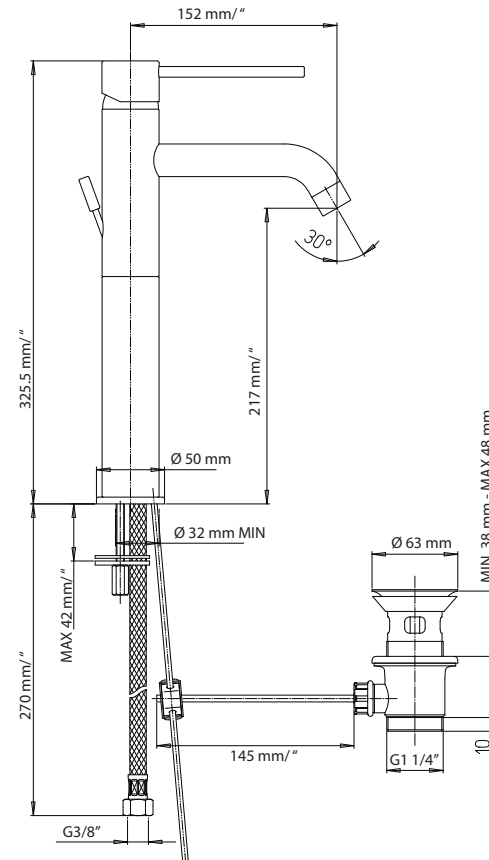

### Product Description

single lever one hole tall lavatory faucet,  
Available in Brushed Nickel finish

### Shipment Information

**Dimensions:** 33.5 x 25.5 x 9cm  
13.1" x 10" x 3.5"

**Weight:** 2 kg / 4.4lbs

Measurements may vary +/- 1/4"