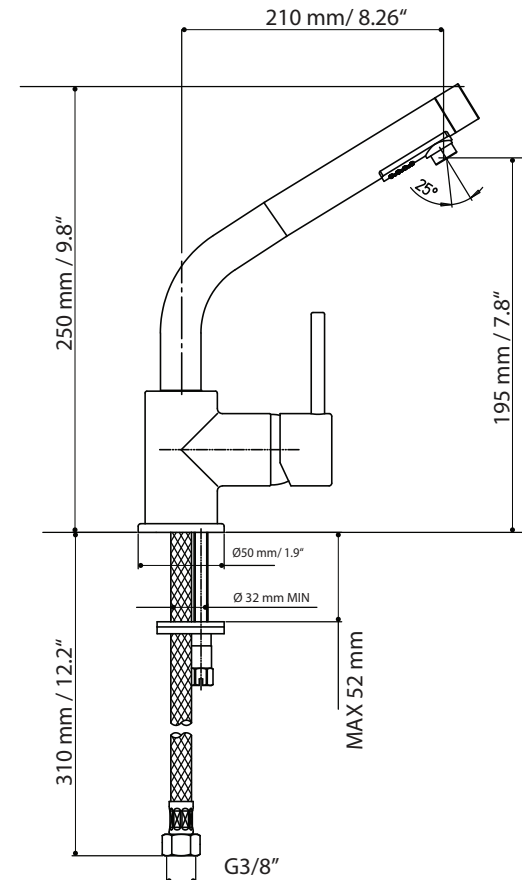

Product Specification Sheet

COX

Company name: Paini
Reference number: 78CR566

Product Description

Single lever Pull-Out kitchen faucet.
Available in chrome finish.

Finishing Options

Chrome

Shipment Information

Dimensions: 48.5 x 25 x 9.5 cm
19" x 9.8" x 3.7"

Weight: 2.78 kg / 6.15 lbs

Measurements may vary +/- 1/4"