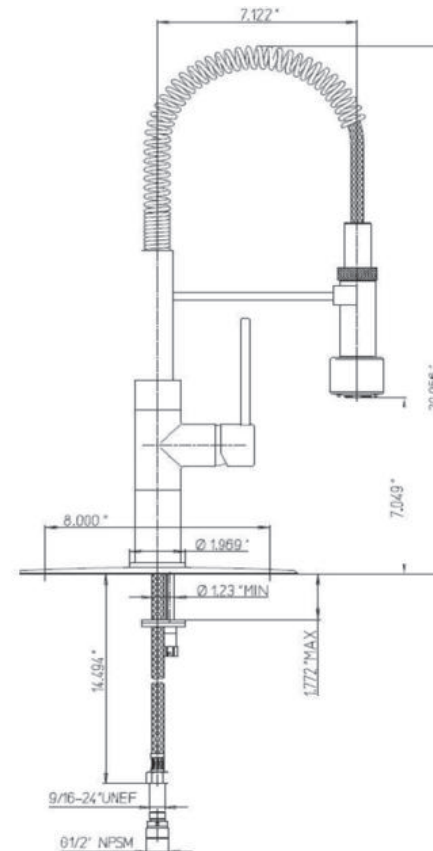

Product Specification Sheet

COX

Company name: Paini

Reference number: 78CR557PM

Product Description

single side lever kitchen faucet with magnetic spout. Available in Chrome and Brushed nickel.

Finishing Options

P.V.D

Chrome

Shipment Information

Dimensions: 58 x 25.5 x 9.5cm
22.8" x 10" x 3.7"

Weight: 3.5 kg / 7.7 lbs

Measurements may vary +/- 1/4"