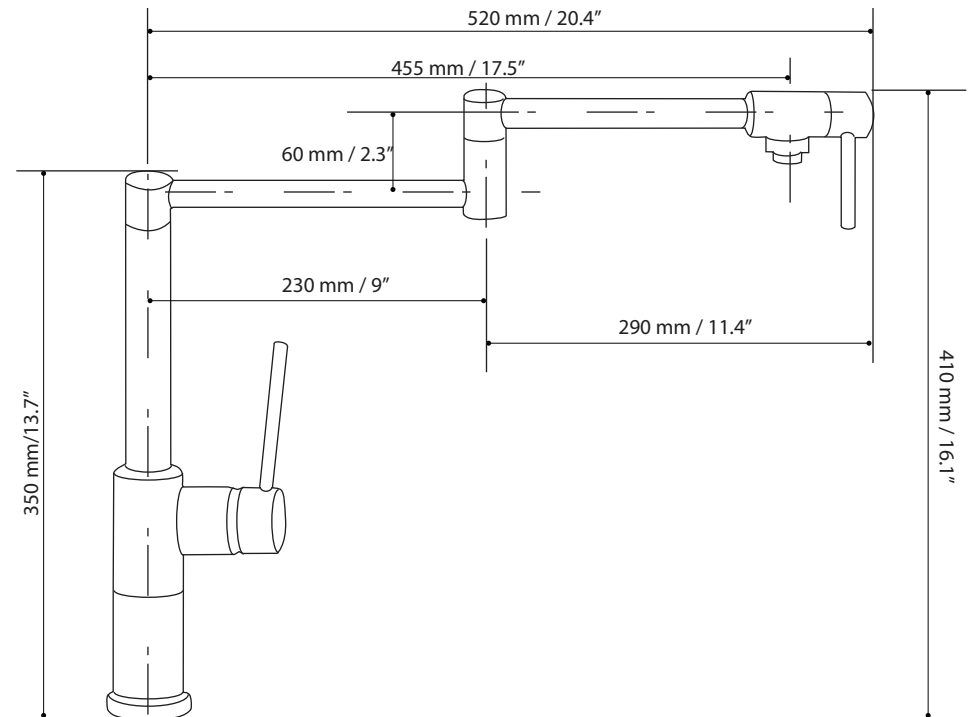

Product Specification Sheet

COX

Company name: Paini
Reference number: 78CR554

Product Description

single lever basin mixer, 1" 1/4 pop up waste. Available in P.V.D finish

Finishing Options

Shipment Information

Dimensions: 60 x 25.5 x 9 cm
23.6" x 10" x 3.5"

Weight: 4.22 kg / 9.3 lbs

Measurements may vary +/- 1/4"