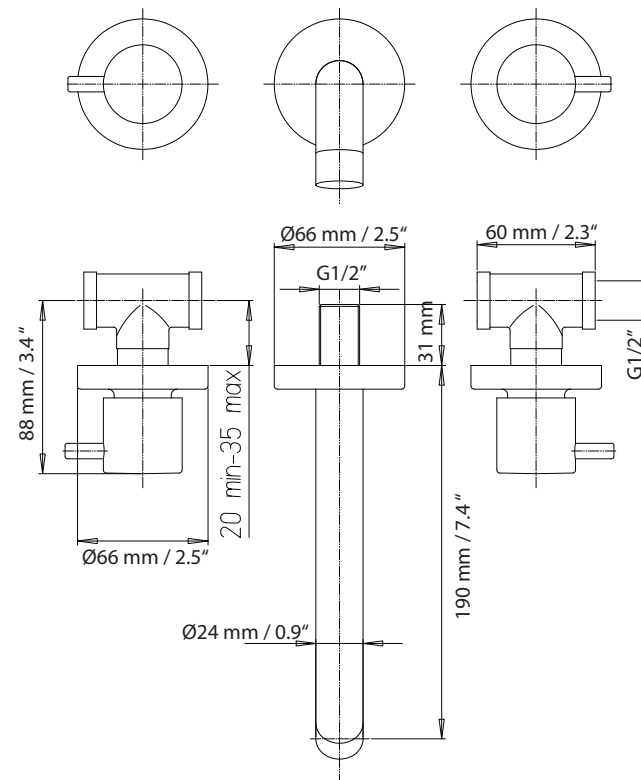

Product Specification Sheet

COX

Company name: Paini
Reference number: 78CR207

Product Description

two handle three hole lavatory faucet.
Available in chrome and Brushed Nickel finish

Finishing Options

Shipment Information

Dimensions: 48.5 x 25.5 x 9.5cm
19" x 10" x 3.7"

Weight: 3 kg / 6.6 lbs

Measurements may vary +/- 1/4"