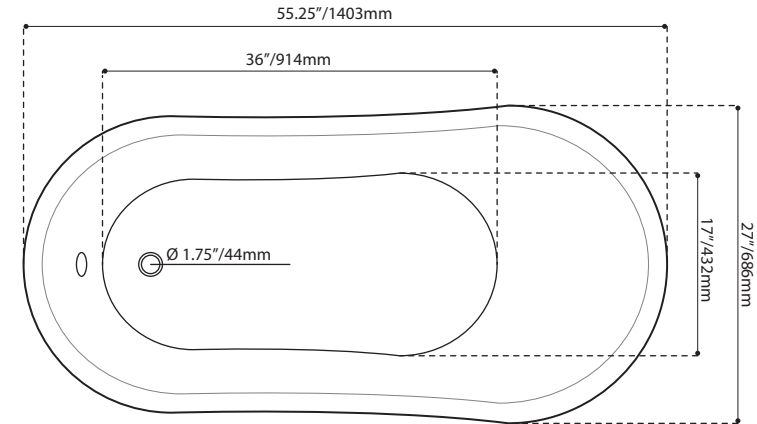

Product Specification Sheet

CLAWFOOT SAPPHIRE 140

Company name: Valley Acrylic

Product Description

- Classic style.
- High gloss / Crack-resistant acrylic.
- Drain NOT included.
- Chrome clawfoot included.
- Complies with CSA & IAPMO standards.

Finishing Options

Shipment Information

Dimensions: 147.3 x 73.7 x 86.4cm
58" x 29" x 34"

Weight: 42 kg / 93 lbs

Measurements may vary +/- 1/4"