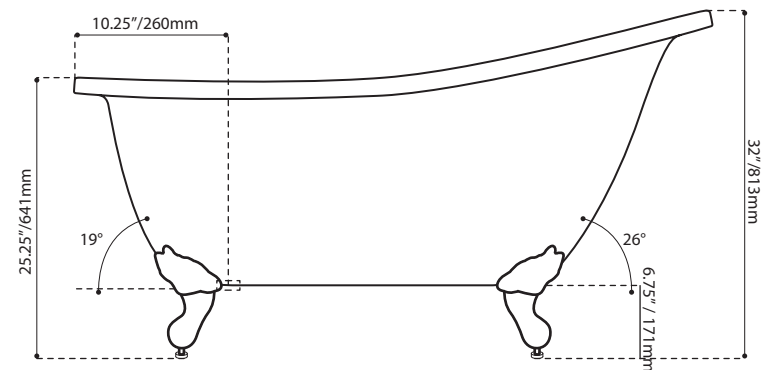

Product Specification Sheet

CLAWFOOT SAPPHIRE 140

Company name: Valley Acrylic

Product Description

- Classic style.
- High gloss / Crack-resistant acrylic.
- Drain NOT included.
- Chrome clawfoot included.
- Complies with CSA & IAPMO standards.

Finishing Options

Shipment Information

Dimensions: 147.3 x 73.7 x 86.4cm
58" x 29" x 34"

Weight: 42 kg / 93 lbs

Measurements may vary +/- 1/4"