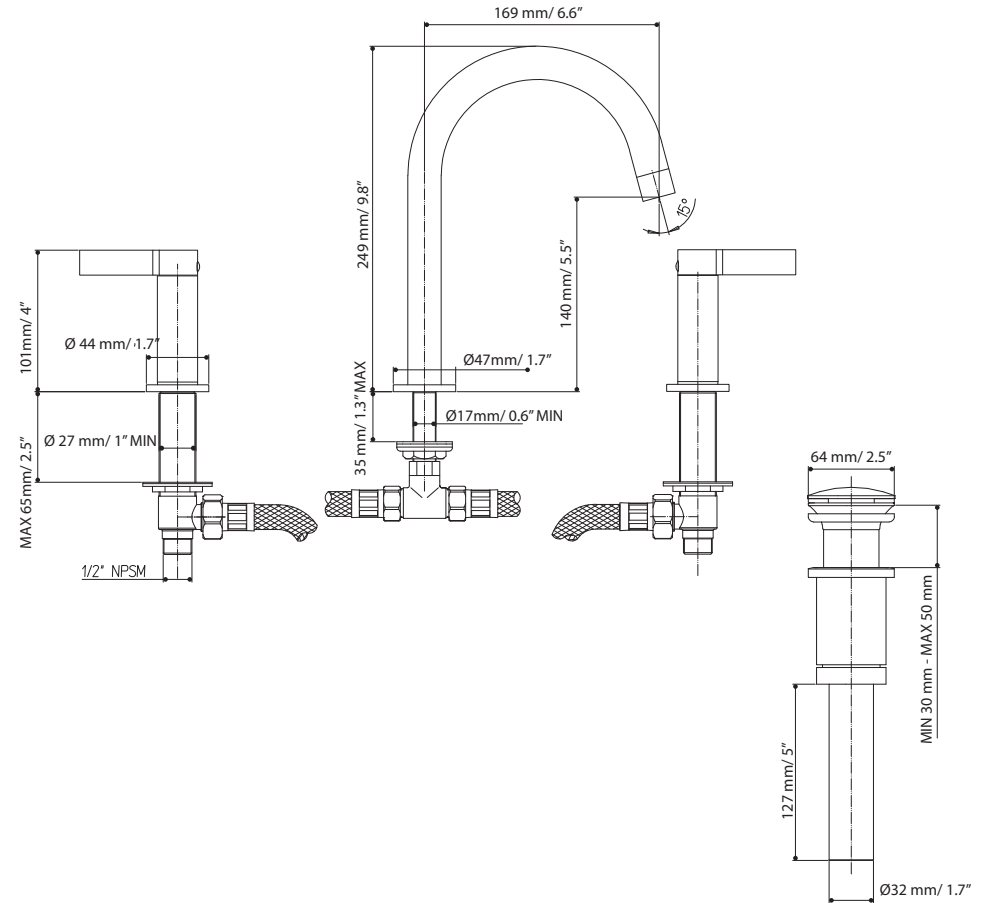

### Product Description

Three hole lavatory faucet. Available in Chrome finish

### Shipment Information

**Dimensions:** 48.5 x 25.5 x 9.5cm  
19" x 10" x 3.7"

**Weight:** 2.5 kg / 5.5 lbs

Measurements may vary +/- 1/4"