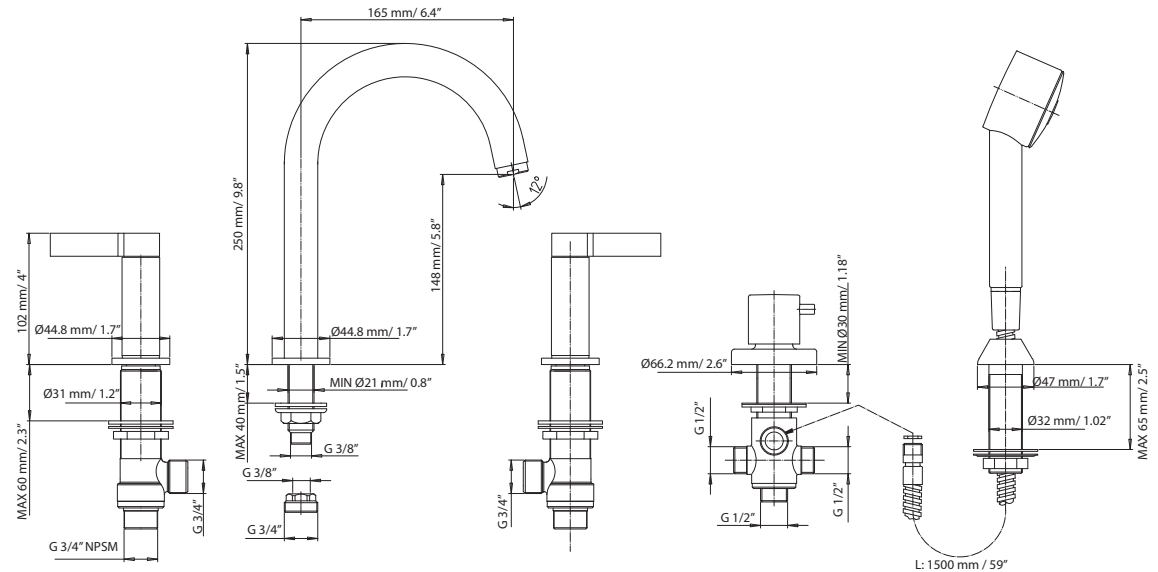

### Product Description

Five hole roman tub faucet. Available in Brushed Nickel and Chrome finish.

### Shipment Information

**Dimensions:** 63 x 33 x 11cm  
24.8" x 12.9" x 4.3"

**Weight:** 5.75 kg / 12.8 lbs

Measurements may vary +/- 1/4"