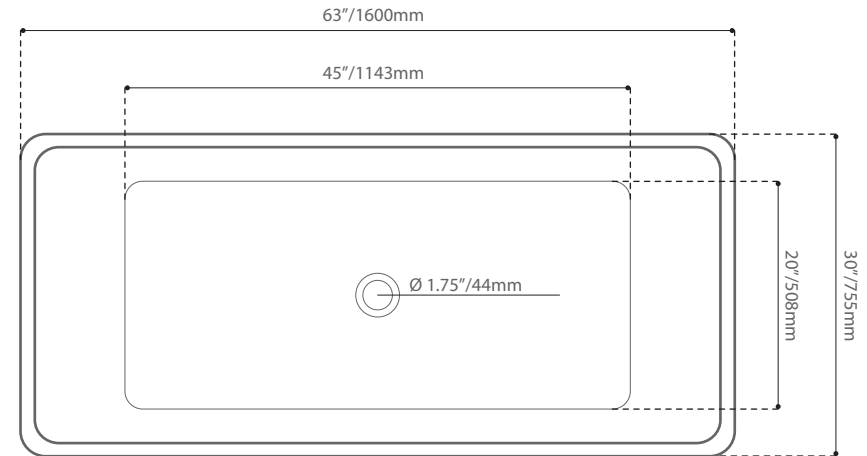

Product Specification Sheet

AMBER 63

Company name: Valley Acrylic

Product Description

- Contemporary style.
- High gloss / Crack-resistant acrylic.
- Slotted overflow & pop up drain included.
- Complies with CSA & IAPMO standards.

Jetting Options

- Lateral Air Jets.
- Air Illusion Jets.
- Filler Air Jets.
- Square Zen Air Jets.
- V-Masseuse.
- Chromatherapy.
- Aromatherapy.
- Comfort warm system.

Shipment Information

Dimensions: 167.6 x 81.3 x 66cm
66" x 32" x 26"

Weight: 66 kg / 145.5lbs

Measurements may vary +/- 1/4"