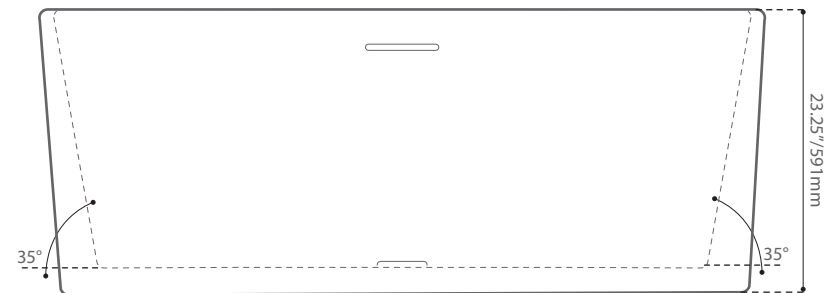

Product Specification Sheet

AMBER 63

Company name: Valley Acrylic

Product Description

- Contemporary style.
- High gloss / Crack-resistant acrylic.
- Slotted overflow & pop up drain included.
- Complies with CSA & IAPMO standards.

Jetting Options

- Lateral Air Jets.
- Air Illusion Jets.
- Filler Air Jets.
- Square Zen Air Jets.
- V-Masseuse.
- Chromatherapy.
- Aromatherapy.
- Comfort warm system.

Shipment Information

Dimensions: 167.6 x 81.3 x 66cm
66" x 32" x 26"

Weight: 66 kg / 145.5lbs

Measurements may vary +/- 1/4"