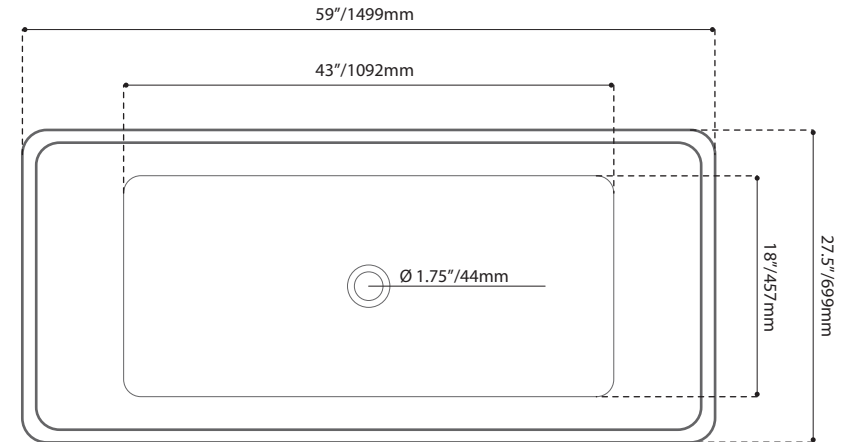

Product Specification Sheet

AMBER 59

Company name: Valley Acrylic

Product Description

- Contemporary style.
- High gloss / Crack-resistant acrylic.
- Slotteed overflow & pop up drain included.
- Complies with CSA & IAPMO standards.

Jetting Options

- Lateral Air Jets.
- Air Illusion Jets.
- Filler Air Jets.
- Square Zen Air Jets.
- V-Masseuse.
- Chromatherapy.
- Aromatherapy.
- Comfort warm system.

Shipment Information

Dimensions: 154.9 x 76.2 x 66cm
61" x 30" x 26"

Weight: 59 kg / 130 lbs

Measurements may vary +/- 1/4"