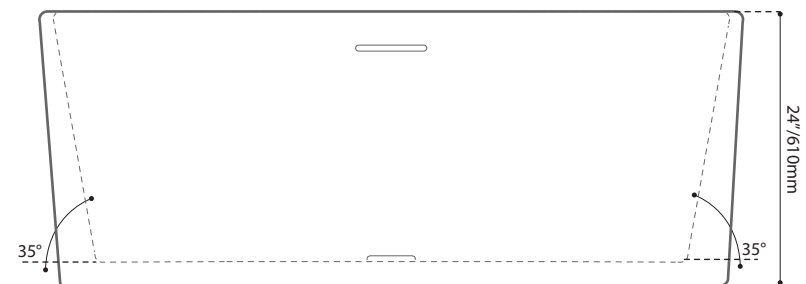

Product Specification Sheet

AMBER 59

Company name: Valley Acrylic

Product Description

- Contemporary style.
- High gloss / Crack-resistant acrylic.
- Slotteed overflow & pop up drain included.
- Complies with CSA & IAPMO standards.

Jetting Options

- Lateral Air Jets.
- Air Illusion Jets.
- Filler Air Jets.
- Square Zen Air Jets.
- V-Masseuse.
- Chromatherapy.
- Aromatherapy.
- Comfort warm system.

Shipment Information

Dimensions: 154.9 x 76.2 x 66cm
61" x 30" x 26"

Weight: 59 kg / 130 lbs

Measurements may vary +/- 1/4"