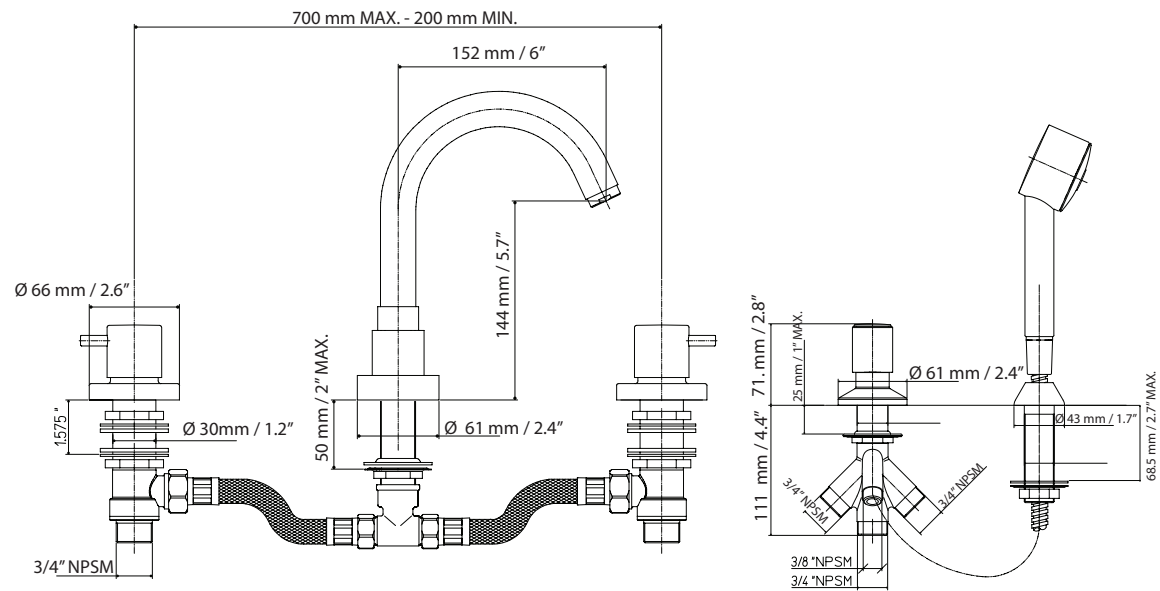

Product Specification Sheet

COX

Company name: Paini
Reference number: 78CR109

Product Description

Five hole roman tub filler. Available in chrome finish.

Finishing Options

Chrome

Shipment Information

Dimensions: 59.5 x 26 x 9cm
23" x 10.2" x 3.5"

Weight: 5.86 kg / 12.9 lbs

Measurements may vary +/- 1/4"