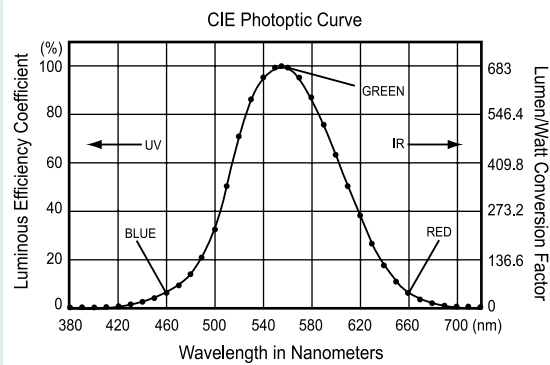

*Note: Model CA813 offers higher sensitivity (200klux) and has a better spectral response to common light sources. Model CA811 is used to measure incandescent lighting.

CATALOG NO.	DESCRIPTION
2121.20	Lightmeter Model CA811
2121.21	Lightmeter Model CA813