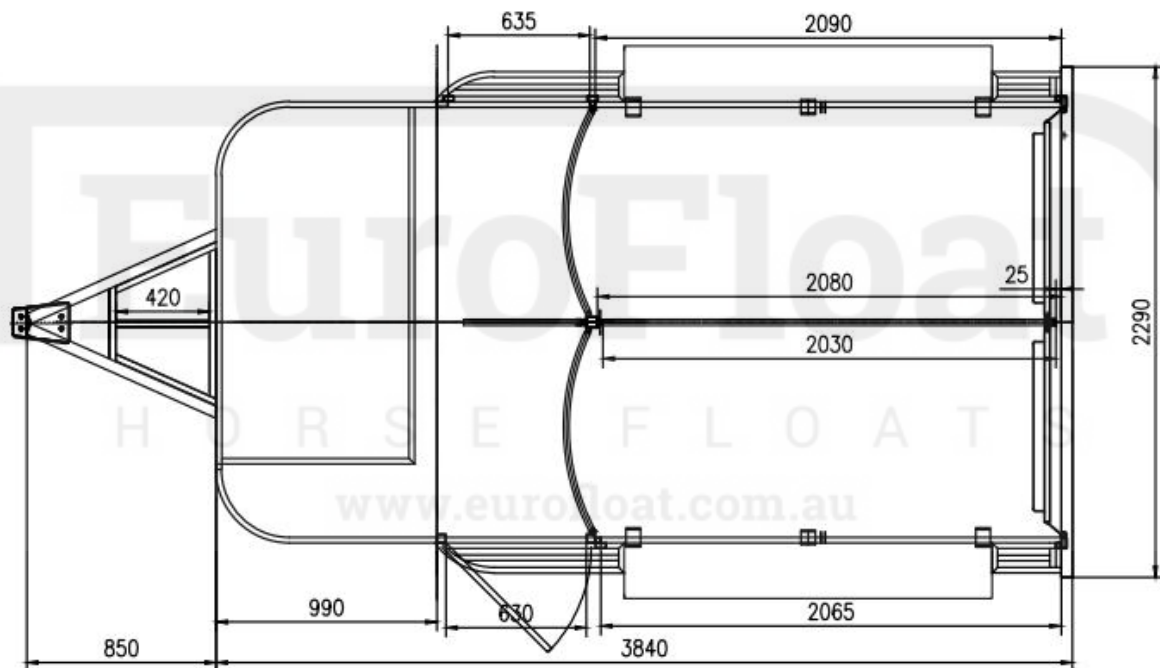

## Euro Float Classic Series - SN 2HSL-L600 WB - Model

Drawing.

Dimensions.

Body Dimension (L x W x H: mm) :3840 x 1980 x 2230

Inner Dimension (L x W x H: mm) :3790 x 1930 x 2155

Overall Dimension(L x W x H: mm):4690 x 2480 x 2600

Drawbar(mm): 850

Weights.

Tare-1800KG.

ATM-3500KG.