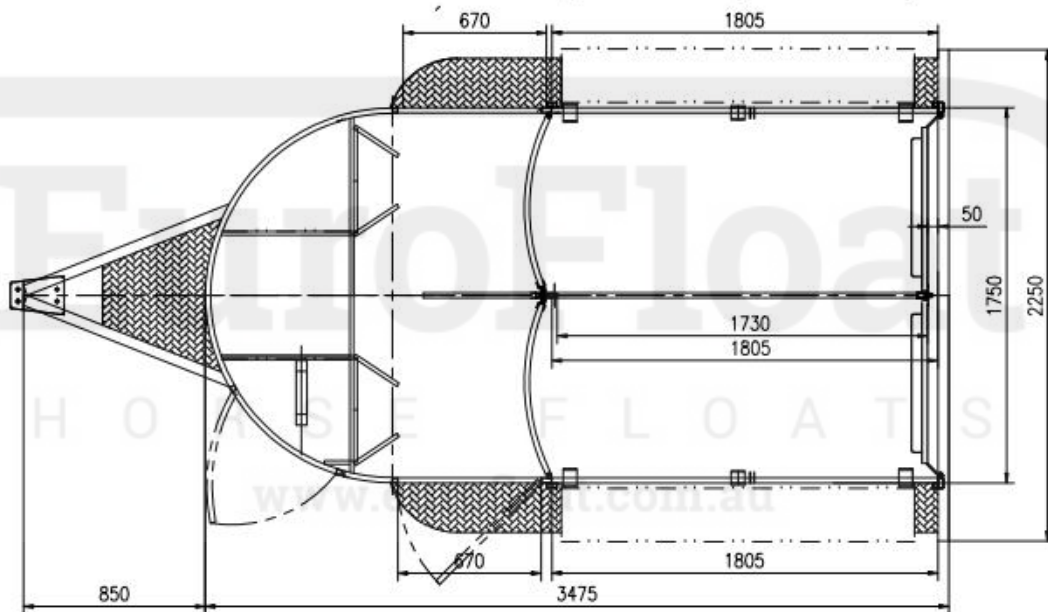

EuroFloat

H O R S E F L O A T S

www.eurofloat.com.au

Euro Float Classic Series - RN 2HSL-L500 - Model

Floor plan.

Body Dimension (L x W x H: mm) : 3475 x 1750 x 2300
Inner Dimension (L x W x H: mm) : 3425 x 1700 x 2250
Overall Dimension(L x W x H: mm): 4325 x 2290 x 2670

Weights.

Tare-1450kg.
ATM-2950kg.