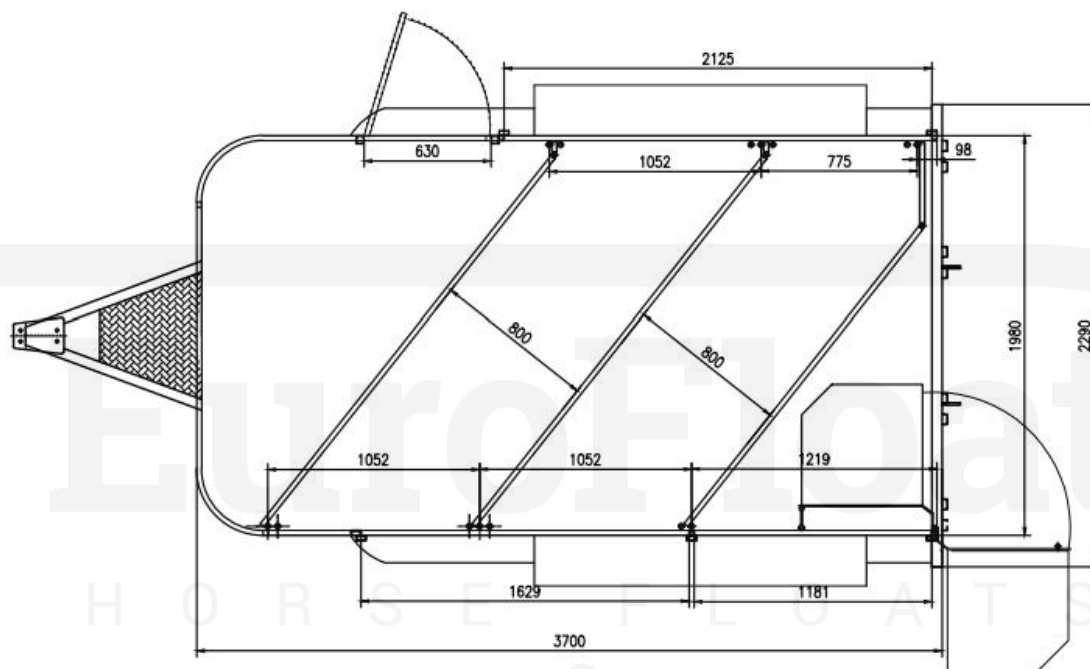

EuroFloat

H O R S E F L O A T S

www.eurofloat.com.au

Euro Float Classic Series SN 2HAL-S WB (2400×800)

Drawing.

Dimensions.

Body Dimension (L x W x H: mm) :3700 x 1980 x 2300

Inner Dimension (L x W x H: mm) :3650 x 1930 x 2250

Overall Dimension(L x W x H: mm):4550 x 2480 x 2670

Drawbar(mm): 850

Weights.

Tare-1700KG.

ATM-3500KG.