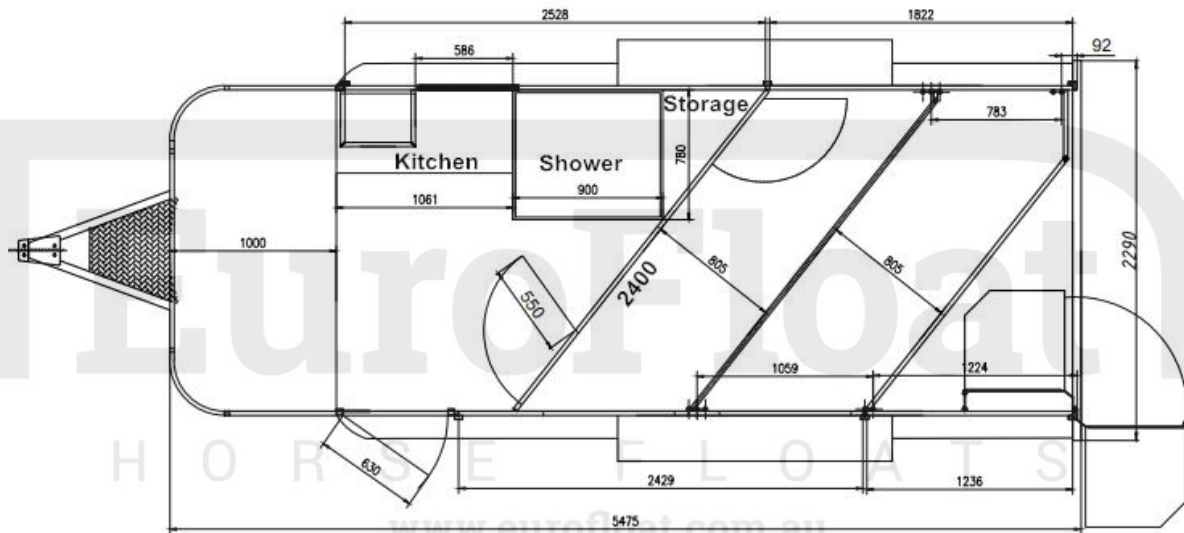

EuroFloat

H O R S E F L O A T S

www.eurofloat.com.au

Euro Float Model # 2HAL-O SN 5475 2.1 - Roll-Back Dividing Wall PRESTIGE SERIES

Drawing.

Dimensions.

Body Dimension (L x W x H: mm) :5106 x1980 x 2230

Inner Dimension (L x W x H: mm) :5056 x 1930 x 2155

Overall Dimension(L x W x H: mm):5956x 2480 x 2600

Drawbar (mm): 100

Weights.

Tare-2400KG.

ATM-3950KG.