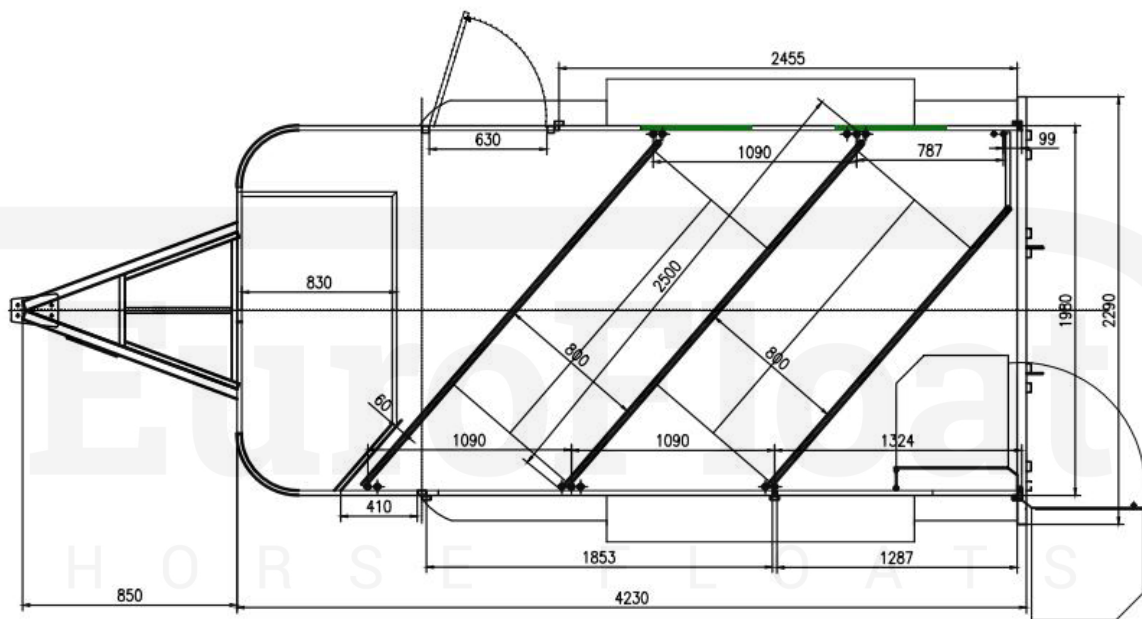

## Euro Float Prestige Series- SN 2HAL-L860 (2500 × 800)

Drawing.

Dimensions.

Body Dimension (L x W x H: mm) :4230 x 1980 x 2230

Inner Dimension (L x W x H: mm) :4180 x 1930 x 2155

Overall Dimension(L x W x H: mm):5080 x 2480 x 2600

Drawbar(mm): 850

Weights.

Tare-1800KG.

ATM-3500KG.